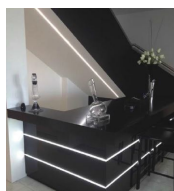

Synergy 21 LED U-Profil 200cm, ALU013

Lieferumfang: Aluminium-Profil, 2m

Für LED Streifen bis 20mm Breite

Bitte beachten: LED Streifen, Abdeckung, Endkappen und Clips sind extra zu bestellen