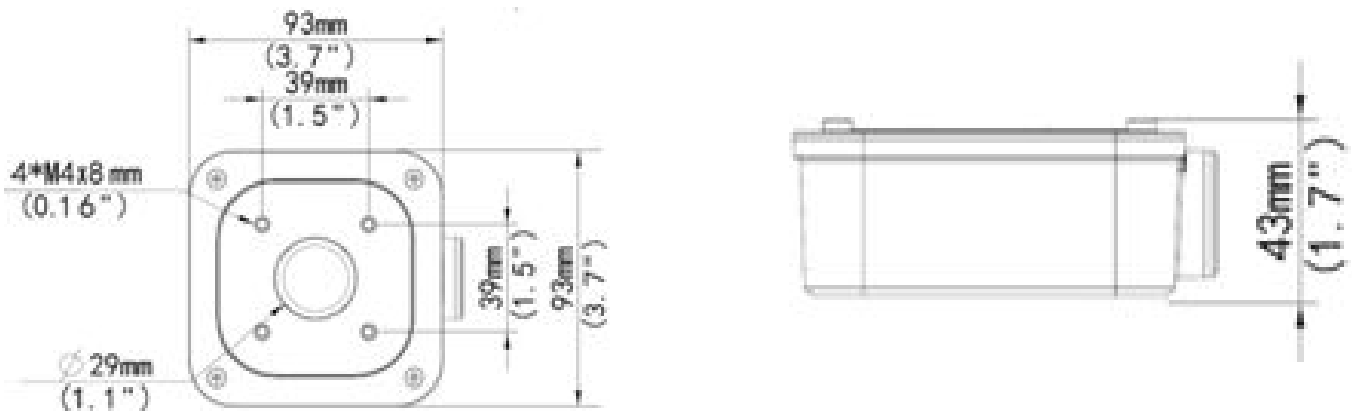

ALLNET ALL-CAM2497-LEN Junction Box

EAN CODE

Junction box for mini bullet dome camera(Extra back outlet), 93mmx93mmx43mm(3.7" x3.7"x 1.7")

Zubehör

Art.-Nr.	Name
126946	ALLNET IP-Cam MP Outdoor Mini Bullet Full HD ALL-CAM2397-LE zbh. Junction Box
99305	ALLNET TP Cat 6 Überspannungs-/Blitzschutz ALL95100
139637	ALLNET PoE Injektor Gigabit ALL0488V5 AF/AT 15,4/30W IEC-C14, Kunststoff
112270	ALLNET PoE Injektor Gigabit AT++ 90W ALL048900V2 SMART
113046	ALLNET Switch unmanaged 4 Port Gigabit LT-PoE 90W 1 Port Gigabit PD, lüfterlos, ALL048605PD
99315	ALLNET Switch unmanaged 8 port Gigabit HPoE, 2x PoE+ oder 4x PoE, lüfterlos, internes Netzteil, 19" ALL8804PoE+
93392	ALLNET Switch unmanaged 8 port Gigabit HPoE, 4x PoE+ oder 8x PoE, lüfterlos, internes Netzteil, 19" ALL8808PoE
124022	ALLNET Switch smart managed 8 Port Gigabit HPoE + 2x SFP Ports 8x HP PoE, lüfterlos, internes Netzteil ALL-SG8310PM
137466	ALLNET Switch full managed 8 Port Gigabit HPoE + 2 Giga Combo Ports (RJ/SFP) ALL-SG8910PM
123236	ALLNET Switch smart managed 24 Port Gigabit PoE, Power Budget 500Watt, 19" ALL-SG8824PM
112082	ALLNET Switch full managed 24 Port Gigabit PoE AT 500W + 2x SFP/SFP+ & 2x SFP+ Stack, 19" Layer2+ ALL-SG8826PMX-10G