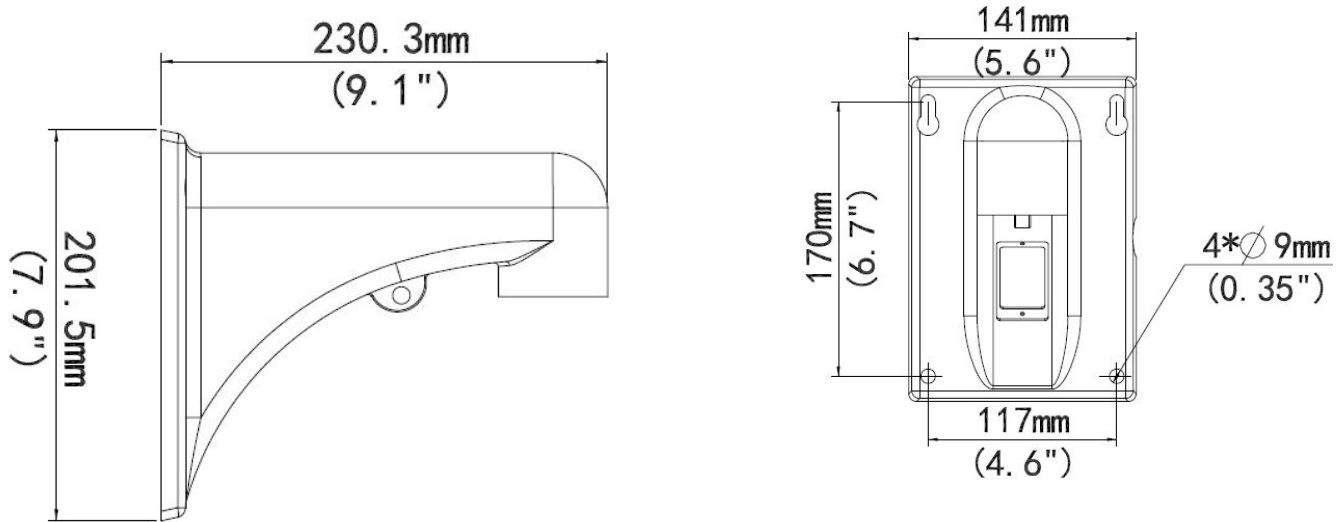

Art.-Nr.: 159715
Herst.-Nr.: ALL-CAM2498-LEP_Wall_Mount

ALLNET ALL-CAM2498-LEP zbh. Wandhalter kurz

EAN CODE

Indoor or outdoor, wall installation short for PTZ dome camera ALL-CAM2498-LEP
230.3mmx141mmx201.5mm (9.1"x5.6"x7.9")
Material: Aluminum alloy