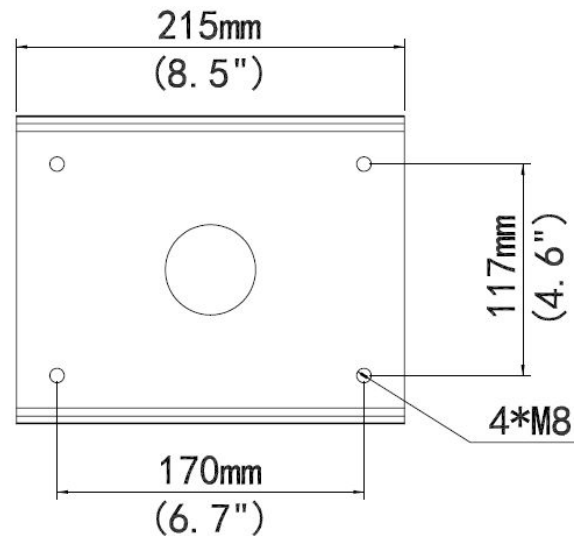

Zubehör

Art.-Nr.	Name
99305	ALLNET TP Cat 6 Überspannungs-/Blitzschutz ALL95100
139637	ALLNET PoE Injektor Gigabit ALL0488V5 AF/AT 15,4/30W IEC-C14, Kunststoff
112270	ALLNET PoE Injektor Gigabit AT++ 90W ALL048900V2 SMART
113046	ALLNET Switch unmanaged 4 Port Gigabit LT-PoE 90W 1 Port Gigabit PD, lüfterlos, ALL048605PD
99315	ALLNET Switch unmanaged 8 port Gigabit HPoE, 2x PoE+ oder 4x PoE, lüfterlos, internes Netzteil, 19" ALL8804PoE+
93392	ALLNET Switch unmanaged 8 port Gigabit HPoE, 4x PoE+ oder 8x PoE, lüfterlos, internes Netzteil, 19" ALL8808PoE
124022	ALLNET Switch smart managed 8 Port Gigabit HPoE + 2x SFP Ports 8x HP PoE, lüfterlos, internes Netzteil ALL-SG8310PM
137466	ALLNET Switch full managed 8 Port Gigabit HPoE + 2 Giga Combo Ports (RJ/SFP) ALL-SG8910PM
123236	ALLNET Switch smart managed 24 Port Gigabit PoE, Power Budget 500Watt, 19" ALL-SG8824PM
112082	ALLNET Switch full managed 24 Port Gigabit PoE AT 500W + 2x SFP/SFP+ & 2x SFP+ Stack, 19" Layer2+ ALL-SG8826PMX-10G