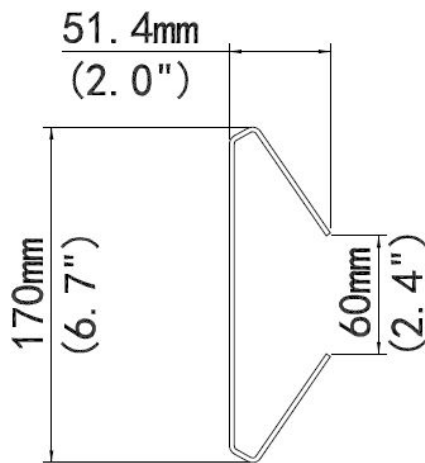

Zubehör

Art.-Nr.	Name
99305	ALLNET TP Cat 6 Überspannungs-/Blitzschutz ALL95100
139637	ALLNET PoE Injektor Gigabit ALL0488V5 AF/AT 15,4/30W IEC-C14, Kunststoff
112270	ALLNET PoE Injektor Gigabit AT++ 90W ALL048900V2 SMART
113046	ALLNET Switch unmanaged 4 Port Gigabit LT-PoE 90W 1 Port Gigabit PD, lüfterlos, ALL048605PD
99315	ALLNET Switch unmanaged 8 port Gigabit HPoE, 2x PoE+ oder 4x PoE, lüfterlos, internes Netzteil, 19" ALL8804PoE+
93392	ALLNET Switch unmanaged 8 port Gigabit HPoE, 4x PoE+ oder 8x PoE, lüfterlos, internes Netzteil, 19" ALL8808PoE
124022	ALLNET Switch smart managed 8 Port Gigabit HPoE + 2x SFP Ports 8x HP PoE, lüfterlos, internes Netzteil ALL-SG8310PM
137466	ALLNET Switch full managed 8 Port Gigabit HPoE + 2 Giga Combo Ports (RJ/SFP) ALL-SG8910PM
123236	ALLNET Switch smart managed 24 Port Gigabit PoE, Power Budget 500Watt, 19" ALL-SG8824PM
112082	ALLNET Switch full managed 24 Port Gigabit PoE AT 500W + 2x SFP/SFP+ & 2x SFP+ Stack, 19" Layer2+ ALL-SG8826PMX-10G