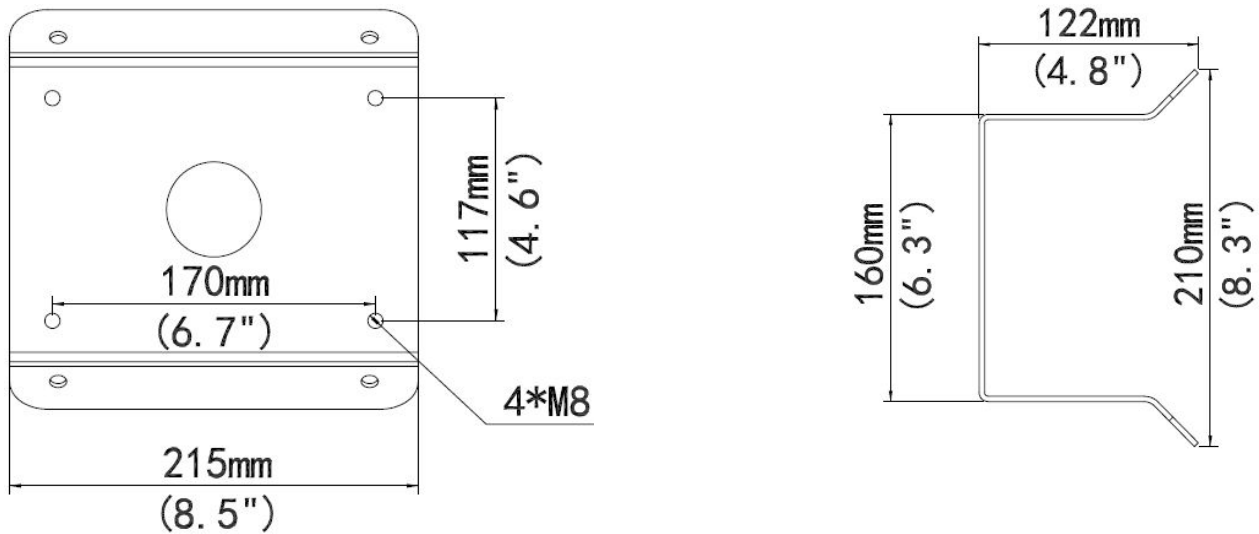

Zubehör

Art.-Nr.	Name
99305	ALLNET TP Cat 6 Überspannungs-/Blitzschutz ALL95100
139637	ALLNET PoE Injektor Gigabit ALL0488V5 AF/AT 15,4/30W IEC-C14, Kunststoff
112270	ALLNET PoE Injektor Gigabit AT++ 90W ALL048900V2 SMART
113046	ALLNET Switch unmanaged 4 Port Gigabit LT-PoE 90W 1 Port Gigabit PD, lüfterlos, ALL048605PD
99315	ALLNET Switch unmanaged 8 port Gigabit HPoE, 2x PoE+ oder 4x PoE, lüfterlos, internes Netzteil, 19" ALL8804PoE+
93392	ALLNET Switch unmanaged 8 port Gigabit HPoE, 4x PoE+ oder 8x PoE, lüfterlos, internes Netzteil, 19" ALL8808PoE
124022	ALLNET Switch smart managed 8 Port Gigabit HPoE + 2x SFP Ports 8x HP PoE, lüfterlos, internes Netzteil ALL-SG8310PM
137466	ALLNET Switch full managed 8 Port Gigabit HPoE + 2 Giga Combo Ports (RJ/SFP) ALL-SG8910PM
123236	ALLNET Switch smart managed 24 Port Gigabit PoE, Power Budget 500Watt, 19" ALL-SG8824PM
112082	ALLNET Switch full managed 24 Port Gigabit PoE AT 500W + 2x SFP/SFP+ & 2x SFP+ Stack, 19" Layer2+ ALL-SG8826PMX-10G