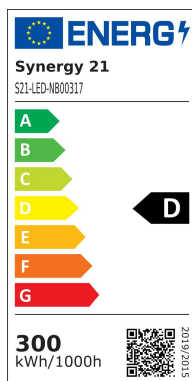

## Synergy 21 LED object/stadium HC spotlight 300W IP67 CW

kwh/1000h:	300,00
Lumens:	42000
Watt:	300,0
Nominal Service Life:	35000 Std.
Switching Cycles:	50000
Opt. Ambient Temperature.:	25 °C

Operating voltage: AC 85-265V, 50/60Hz  
 LED: 3 modules of 168 LEDs, CREE 3030 140lm/Watt  
 Power supply unit: 1\*MeanWell  
 Beam angle: 60°, module can be swivelled  
 Lumen: 3\*14000lm = 42000lm  
 Efficiency: 140Lm/Watt  
 Light colour: 5700K ±150  
 CRI: Ra>70  
 Dimmable: no  
 Housing: Aluminium  
 Operating temperature: -40°C to +65°C  
 Protection class: IP67 / IK08  
 Dimensions: 208\*92\*768mm

Other beam angles on request: 10°/30°/60°/90°/120°  
 Other light colours on request: 4000K/5000K/5700K/6500/

Energy efficiency class: A++  
 kWh/1000h: 300

The connection of electrical components and systems may only be carried out by only be carried out by qualified specialists!

## Attributes

Attribute	Value
Abstrahlwinkel:	60
CRI:	>80
Dimmbar:	nein
Grösse:	208*92*768
LED - Gehäusefarbe:	schwarz
LED - Gehäusematerial:	Aluminium
Lichtfarbe:	kaltweiß
Lichtfarbe in Kelvin:	5700
Lumen:	42000
Schutzklasse:	IP67
Volt:	230
Weight:	11.6 Kg
Warranty:	24.00 Months