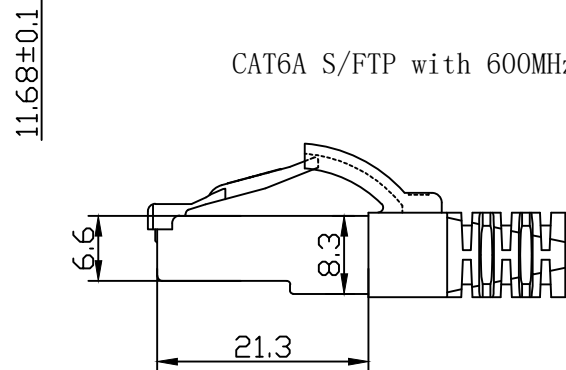

CAT6A S/FTP with 600MHz cat.7 raw cable 4x2x26AWG/7 TPE/LSZH ISO11801 & EN50173 & ANSI/TIA568C.2 www.Synergy21.de

WIRING DIAGRAM

NOTE:

- ELECTRICAL TEST:100% OPEN SHORT, MISS WIRE TEST
- FLUKE Channel LINK TEST:
TEST LIMIT:ISO11801 Channel Class EA
- Working temperature:-10°C~+60°C
Storage temperature:-20°C~+75°C
- ROHS 3.0 AND REACH compliant
- Support PoE/PoE+/PoE++
- Flame retardant (IEC60332-1-2)
Low smoke(IEC 61034)
Halogen free(IEC 60754-2)
- Raw cable is Cat7 up to 600Mhz
- Packing: 1pc/synergy 21 bag+label

MATERIAL LIST

| NO. | PARTS NAME | SPECIFICATION STANDARD | QT' Y | REMARK |
|-------|------------|--|------------|--------|
| ③ | OVER MOLD | PVC | 2 | |
| ② | CONNECTOR | CAT6A 500Mhz RJ45 8P8C Shielded Plug, Pin Gold Plated 3u" Shell Nickel plating COLOUR: Transparence Yellow | 2 | |
| ① | CABLE | S/FTP CAT. 7 600Mhz 26AWG (BC*1P+AL-FOLL)*4P+BRAID (AL-MG) JACKET:Ultraflex TPE/LSZH OD:6.0±0.2mm | 1 | |
| Hasia | | change "ROSH 2.0" to "ROSH 3.0" | 2022-02-25 | A1 |
| | | NEW | 2021-7-15 | A |
| BY | CHK | REVISION RECORD MODIFICATION | DATE | REV. |