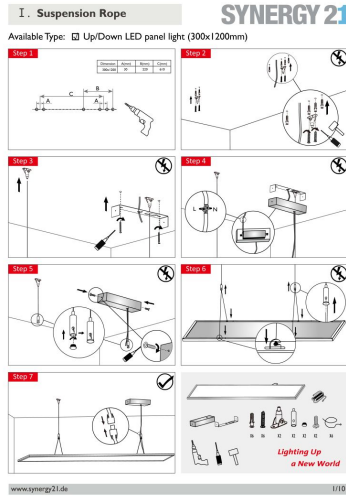

Frame colour: white
Power consumption: 40Watt
Number of lumens: 3600lm (total) 30%UP 70%DOWN
Light colour: 6500k
MacAdam/SDCM = 3
Colour rendering: >CRI 80
Beam angle: 240° (total)
120°(downwards)
120° (upwards)
Protection class: IP20 and IK08
Operating temperature: -20°C to +60°C (Amb.)
Power supply: 1050mA, see accessories for power supply unit
Size: 295mm x 1195mm x 15mm
Mounting kit incl.

Additional Images

40W, 300*1200mm

Accessories

Part No.	Name
131690	Synergy 21 LED light panel 300*1200 Up& Down or Pontos transparent cable for power supply unit
127397	Mean Well power supply - CC Driver 1050mA 34~57V Triac dimm
134899	Synergy 21 Netzteil - Einschaltstrombegrenzer OSRAM
167277	Mean Well power supply - CC Driver 1050mA ~190V 0-10V dimm
167278	Mean Well power supply - CC Driver 1050mA ~238V 0-10V dimm
167276	Mean Well power supply - CC Driver 1050mA ~215V 0-10V dimm