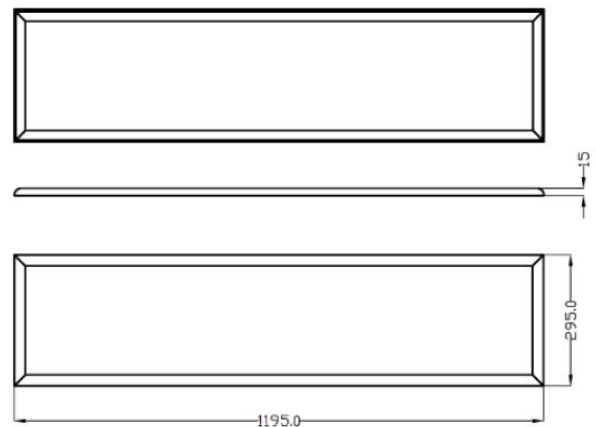

Attribute	Value
Abstrahlwinkel:	240
Ampere:	1.05
CRI:	80
Dimmbar:	Nein
Grösse:	300*1200
LED - Gehäusefarbe:	weiß
Lichtfarbe:	kaltweiß
Lichtfarbe in Kelvin:	6500
Lumen:	3600
Schutzklasse:	IP40
Weight:	2.3 Kg
Warranty:	60.00 Months

Additional Images

40W, 300*1200mm