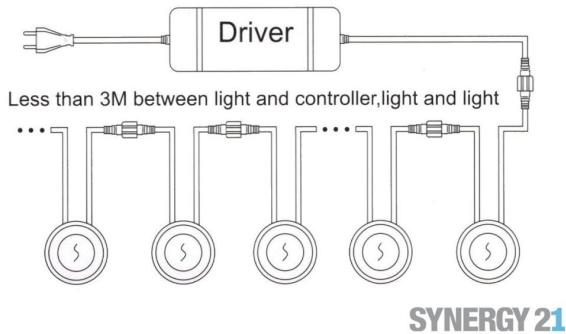

Accessories

Part No.	Name
156522	Synergy 21 LED in-ground spotlight ARGOS with solar panel inc. rechargeable battery 10W
156529	Synergy 21 ARGOS LED in-ground spotlight with solar panel
109456	Synergy 21 LED recessed floor floodlight ARGOS with power supply 12V / 3W IP67
109457	Synergy 21 LED in ground ARGOS zub power supply 12V / 8W IP67
109458	Synergy 21 LED in ground ARGOS zub power supply 12V / 30W IP67
109461	Synergy 21 LED in ground ARGOS zub extension cable IP67 1m