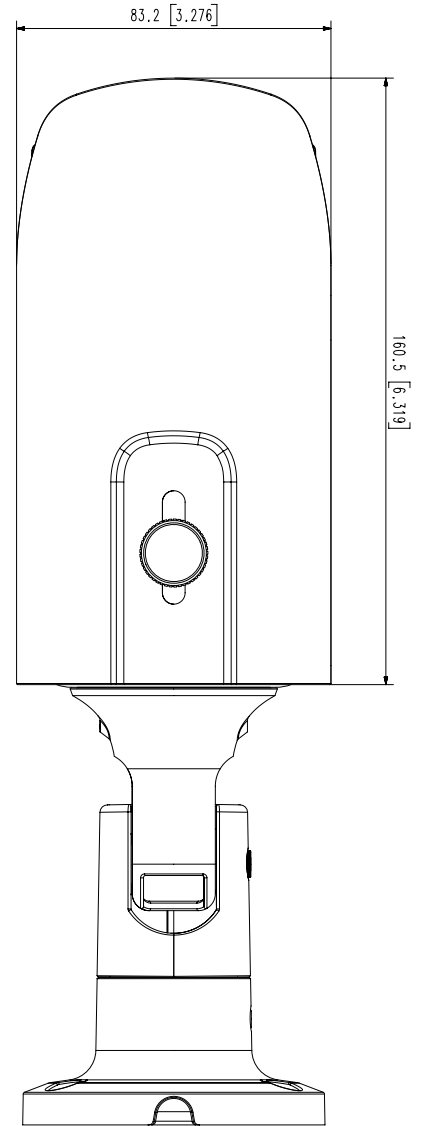

HCO-7070RA

QHD (4MP) Analog IR Bullet Camera

Key Features

- QHD (2560 x 1440, 30fps) resolution
- 0.16 Lux@F1.6 (Color), 0 Lux (B/W : IR LED on)
- 3.2 ~ 10mm (3.1x) varifocal lens
- Day & Night (ICR), DWDR, Motion detection
- Transmission distance Max. 500m
- Easy installation (Plug & play), Dual power
- IP66, IK10 support

Accessories (Optional)

SBO-100B1

SBP-302PM

Video	
Imaging Device	1/3" 4MP CMOS
Effective Pixels	2688(H)x1520(V)
Min. Illumination	Color: 0.16Lux(F1.6, 1/30sec) BW: 0Lux(IR LED on)
Video Out	BNC(AHD), additional CVBS for installation(2Pin connector type)
Lens	
Focal Length (Zoom Ratio)	3.2~10mm(3.1x) manual varifocal
Max. Aperture Ratio	F1.6
Angular Field of View	H: 93.48°(Wide)~29.44°(Tele), V: 50.47°(Wide)~16.64°(Tele), D: 112.53°(Wide)~33.7°(Tele)
Min. Object Distance	0.5m(1.64ft)
Focus Control	Manual
Lens type	DC auto iris
Operational	
IR Viewable Length	30m(98.43ft)
Day & Night	Auto(ICR)
Backlight Compensation	UserBLC, HLC, DWDR
Digital Noise Reduction	2DDNR
Motion Detection	4 zones
Privacy Masking	2 zones
Gain Control	Low / Middle / High / Very High
White Balance	ATW / AWC / Manual / Indoor / Outdoor
Electronic Shutter Speed	1/30 ~ 1/12,000sec(N), 1/25~ 1/12,000sec(P)
Video Rotation	H-Rev/V-Rev
Analytics	Motion detection
Alarm I/O	MD Output 1ea
Coaxial Protocol	ACP(AHD Coax Protocol), CVBS: Pelco-C(Coaxitron)
Video Transmission Distance	500m(5C2V Coaxial Cable)
Network	
Resolution	2560x1440
Max. Framerate	30fps@4M(N), 25fps@4M(P)
Environmental	
Operating Temperature / Humidity	-30°C ~ +55°C (-22°F ~ +131°F) / Less than 90% RH * Start up should be done at above -10°C
Certification	IP66, IK10
Electrical	
Input Voltage	24VAC, 12VDC
Power Consumption	Max 5.8W
Mechanical	
Color / Material	Dark Grey / Aluminum
Product dimension / weight	Ø78.0x259.8mm(Ø3.07"x10.23"), 914g(2.02 lb)

UNIT : mm [inch]
 SCALE : 1/1