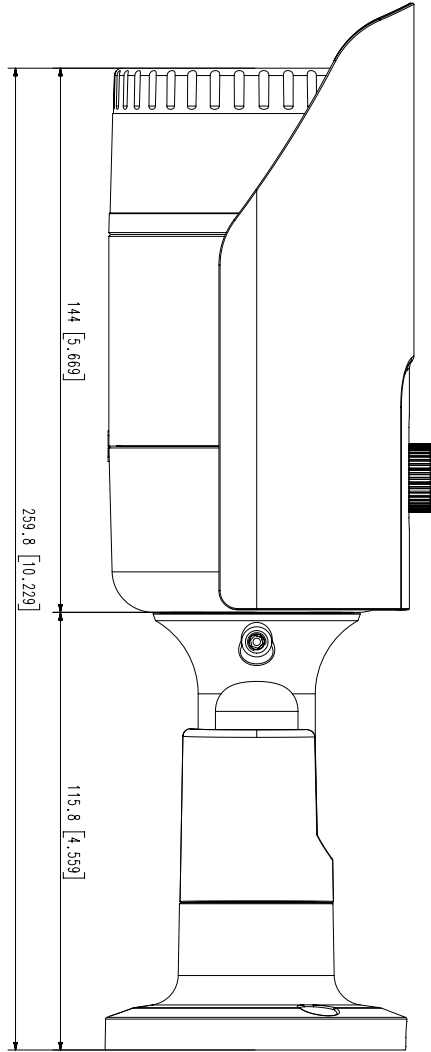

HCO-7070RA

QHD (4MP) Analog IR Bullet Camera

Key Features

- QHD (2560 x 1440, 30fps) resolution
- 0.16 Lux@F1.6 (Color), 0 Lux (B/W : IR LED on)
- 3.2 ~ 10mm (3.1x) varifocal lens
- Day & Night (ICR), DWDR, Motion detection
- Transmission distance Max. 500m
- Easy installation (Plug & play), Dual power
- IP66, IK10 support

Accessories (Optional)

SBO-100B1

SBP-302PM

Video	
Imaging Device	1/3" 4MP CMOS
Effective Pixels	2688(H)x1520(V)
Min. Illumination	Color: 0.16Lux(F1.6, 1/30sec) BW: 0Lux(IR LED on)
Video Out	BNC(AHD), additional CVBS for installation(2Pin connector type)
Lens	
Focal Length (Zoom Ratio)	3.2~10mm(3.1x) manual varifocal
Max. Aperture Ratio	F1.6
Angular Field of View	H: 93.48°(Wide)~29.44°(Tele), V: 50.47°(Wide)~16.64°(Tele), D: 112.53°(Wide)~33.7°(Tele)
Min. Object Distance	0.5m(1.64ft)
Focus Control	Manual
Lens type	DC auto iris
Operational	
IR Viewable Length	30m(98.43ft)
Day & Night	Auto(ICR)
Backlight Compensation	UserBLC, HLC, DWDR
Digital Noise Reduction	2DDNR
Motion Detection	4 zones
Privacy Masking	2 zones
Gain Control	Low / Middle / High / Very High
White Balance	ATW / AWC / Manual / Indoor / Outdoor
Electronic Shutter Speed	1/30 ~ 1/12,000sec(N), 1/25~ 1/12,000sec(P)
Video Rotation	H-Rev/V-Rev
Analytics	Motion detection
Alarm I/O	MD Output 1ea
Coaxial Protocol	ACP(AHD Coax Protocol), CVBS: Pelco-C(Coaxitron)
Video Transmission Distance	500m(5C2V Coaxial Cable)
Network	
Resolution	2560x1440
Max. Framerate	30fps@4M(N), 25fps@4M(P)
Environmental	
Operating Temperature / Humidity	-30°C ~ +55°C (-22°F ~ +131°F) / Less than 90% RH * Start up should be done at above -10°C
Certification	IP66, IK10
Electrical	
Input Voltage	24VAC, 12VDC
Power Consumption	Max 5.8W
Mechanical	
Color / Material	Dark Grey / Aluminum
Product dimension / weight	Ø78.0x259.8mm(Ø3.07"x10.23"), 914g(2.02 lb)

UNIT : mm [inch]
 SCALE : 1/1