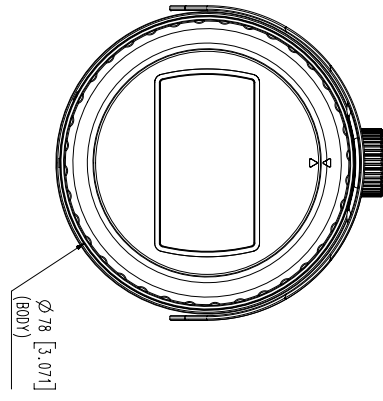

HCO-7070RA

QHD (4MP) Analog IR Bullet Camera

Key Features

- QHD (2560 x 1440, 30fps) resolution
- 0.16 Lux@F1.6 (Color), 0 Lux (B/W : IR LED on)
- 3.2 ~ 10mm (3.1x) varifocal lens
- Day & Night (ICR), DWDR, Motion detection
- Transmission distance Max. 500m
- Easy installation (Plug & play), Dual power
- IP66, IK10 support

Accessories (Optional)

SBO-100B1

SBP-302PM

Video	
Imaging Device	1/3" 4MP CMOS
Effective Pixels	2688(H)x1520(V)
Min. Illumination	Color: 0.16Lux(F1.6, 1/30sec) BW: 0Lux(IR LED on)
Video Out	BNC(AHD), additional CVBS for installation(2Pin connector type)
Lens	
Focal Length (Zoom Ratio)	3.2~10mm(3.1x) manual varifocal
Max. Aperture Ratio	F1.6
Angular Field of View	H: 93.48°(Wide)~29.44°(Tele), V: 50.47°(Wide)~16.64°(Tele), D: 112.53°(Wide)~33.7°(Tele)
Min. Object Distance	0.5m(1.64ft)
Focus Control	Manual
Lens type	DC auto iris
Operational	
IR Viewable Length	30m(98.43ft)
Day & Night	Auto(ICR)
Backlight Compensation	UserBLC, HLC, DWDR
Digital Noise Reduction	2DDNR
Motion Detection	4 zones
Privacy Masking	2 zones
Gain Control	Low / Middle / High / Very High
White Balance	ATW / AWC / Manual / Indoor / Outdoor
Electronic Shutter Speed	1/30 ~ 1/12,000sec(N), 1/25~ 1/12,000sec(P)
Video Rotation	H-Rev/V-Rev
Analytics	Motion detection
Alarm I/O	MD Output 1ea
Coaxial Protocol	ACP(AHD Coax Protocol), CVBS: Pelco-C(Coaxitron)
Video Transmission Distance	500m(5C2V Coaxial Cable)
Network	
Resolution	2560x1440
Max. Framerate	30fps@4M(N), 25fps@4M(P)
Environmental	
Operating Temperature / Humidity	-30°C ~ +55°C (-22°F ~ +131°F) / Less than 90% RH * Start up should be done at above -10°C
Certification	IP66, IK10
Electrical	
Input Voltage	24VAC, 12VDC
Power Consumption	Max 5.8W
Mechanical	
Color / Material	Dark Grey / Aluminum
Product dimension / weight	Ø78.0x259.8mm(Ø3.07"x10.23"), 914g(2.02 lb)

UNIT : mm [inch]
 SCALE : 1/1