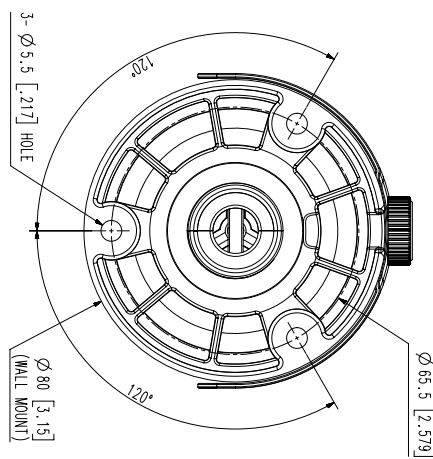

HCO-7070RA

QHD (4MP) Analog IR Bullet Camera

Key Features

- QHD (2560 x 1440, 30fps) resolution
- 0.16 Lux@F1.6 (Color), 0 Lux (B/W : IR LED on)
- 3.2 ~ 10mm (3.1x) varifocal lens
- Day & Night (ICR), DWDR, Motion detection
- Transmission distance Max. 500m
- Easy installation (Plug & play), Dual power
- IP66, IK10 support

Accessories (Optional)

SBO-100B1

SBP-302PM

Video	
Imaging Device	1/3" 4MP CMOS
Effective Pixels	2688(H)x1520(V)
Min. Illumination	Color: 0.16Lux(F1.6, 1/30sec) BW: 0Lux(IR LED on)
Video Out	BNC(AHD), additional CVBS for installation(2Pin connector type)
Lens	
Focal Length (Zoom Ratio)	3.2~10mm(3.1x) manual varifocal
Max. Aperture Ratio	F1.6
Angular Field of View	H: 93.48°(Wide)~29.44°(Tele), V: 50.47°(Wide)~16.64°(Tele), D: 112.53°(Wide)~33.7°(Tele)
Min. Object Distance	0.5m(1.64ft)
Focus Control	Manual
Lens type	DC auto iris
Operational	
IR Viewable Length	30m(98.43ft)
Day & Night	Auto(ICR)
Backlight Compensation	UserBLC, HLC, DWDR
Digital Noise Reduction	2DDNR
Motion Detection	4 zones
Privacy Masking	2 zones
Gain Control	Low / Middle / High / Very High
White Balance	ATW / AWC / Manual / Indoor / Outdoor
Electronic Shutter Speed	1/30 ~ 1/12,000sec(N), 1/25~ 1/12,000sec(P)
Video Rotation	H-Rev/V-Rev
Analytics	Motion detection
Alarm I/O	MD Output 1ea
Coaxial Protocol	ACP(AHD Coax Protocol), CVBS: Pelco-C(Coaxitron)
Video Transmission Distance	500m(5C2V Coaxial Cable)
Network	
Resolution	2560x1440
Max. Framerate	30fps@4M(N), 25fps@4M(P)
Environmental	
Operating Temperature / Humidity	-30°C ~ +55°C (-22°F ~ +131°F) / Less than 90% RH * Start up should be done at above -10°C
Certification	IP66, IK10
Electrical	
Input Voltage	24VAC, 12VDC
Power Consumption	Max 5.8W
Mechanical	
Color / Material	Dark Grey / Aluminum
Product dimension / weight	Ø78.0x259.8mm(Ø3.07"x10.23"), 914g(2.02 lb)

UNIT : mm [inch]
 SCALE : 1/1