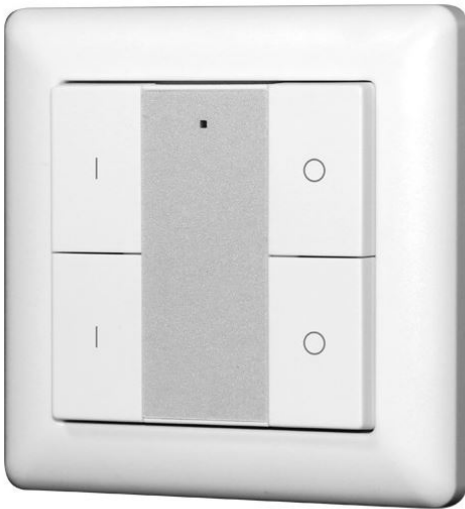

Synergy 21 LED Controller EOS 05 Wall switch 2-fold Series 2

Wall switch for EOS 05 controller

Control of 1 or 2 zones
Brightness can be controlled intuitively
0.1% to 100% dimmable
Integrated CR2430 battery
Dimensions : 55x55x13mm
2 zones can be controlled individually (with several controllers)
The functions can be set individually for each zone
Range approx. 20m
Protection class: IP20, only suitable for indoor use

Accessories

Part No.	Name
151012	Synergy 21 LED Controller EOS 05 4-channel Controller + V2
108661	Synergy 21 LED Controller EOS 05 hand-held transmitter RGBW 2
106837	Synergy 21 LED Controller EOS 05 hand-held transmitter RGBW 1
123041	Synergy 21 LED Controller EOS 05 WLAN Controller Master Router
107727	HEP Power Supply - 12V 12W - HEP for Flush Mount Box