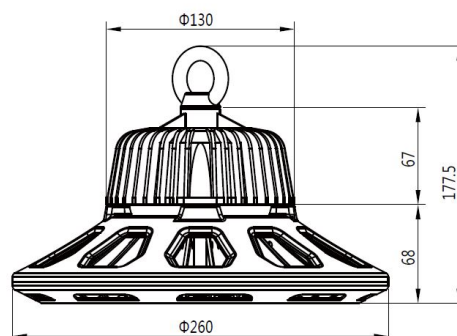

Product Description

1. 1, Compact and fasion design .Light weighted : 4.80kg
2. 2, Philips 3030 LED as light source , CR>80Ra
3. 3, MEAN WELL HBG Series power supply . PF>0.95
4. 4, High lumen efficiency : 135lm/w
5. 5, 5 years warranty .

Performance Summary

Input Power: 80W, 100W, 150W, 200W, 230W
CRI: >70Ra/80Ra
CCT: 3000k-6500K
Input Voltage:90-305Vac
Limited Warranty :5 years' warranty
High Efficacy Lifetime: 50000hours
Dimming:Non-dimmable & 1-10V Dimmable
Working Temperature : - 20°C – +45 °C(Amb)

Accessories

Part No.	Name
139691	Synergy 21 LED Spot Pendelleuchte UFO zub. Radar Kit M
142946	Synergy 21 LED spot pendant light UFO add. Wall bracket for UFO size M bracket long
142945	Synergy 21 LED spot pendant light UFO add. Wall bracket for UFO size M bracket short
144401	Synergy 21 LED Spot Pendelleuchte UFO zub. Ballschutzkorb M
148950	Synergy 21 LED Spot Pendelleuchte UFO zub. Lampenschirm M
148726	Synergy 21 - Waterproof connector 1:1