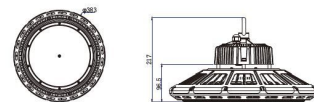

AC 90-305V/50-60Hz
Dimmable: no
Power: 120 Watt
Luminous flux: 16000 lm
Efficiency: 135lm/W
Beam angle: 90°
CRI Ra: > 80
Light colour: cool white
Kelvin: 6500K ± 10%
Operating temperature: -40 to +55°C
Protection class: IP65, IK10, "D" labelling according to EN 60598-2-24
Weight: 4.8kg
Diameter: 260mm
Complete height: 177.5mm

Additional Images

Dimension

Installation:

Product Description

- 1, Compact and fasion design .Light weighted : 4.80kg
- 2, Philips 3030 LED as light source , CR>80Ra
- 3, MEAN WELL HBG Series power supply . PF>0.95
- 4, High lumen efficiency : 135lm/w
- 5, 5 years warranty .