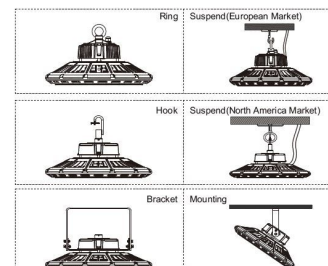

Additional Images

Dimension

Installation:

Product Description

- 1, Compact and fasion design .Light weighted : 4.80kg
- 2, Philips 3030 LED as light source , CR>80Ra
- 3, MEAN WELL HBG Series power supply . PF>0.95
- 4, High lumen efficiency : 135lm/w
- 5, 5 years warranty .