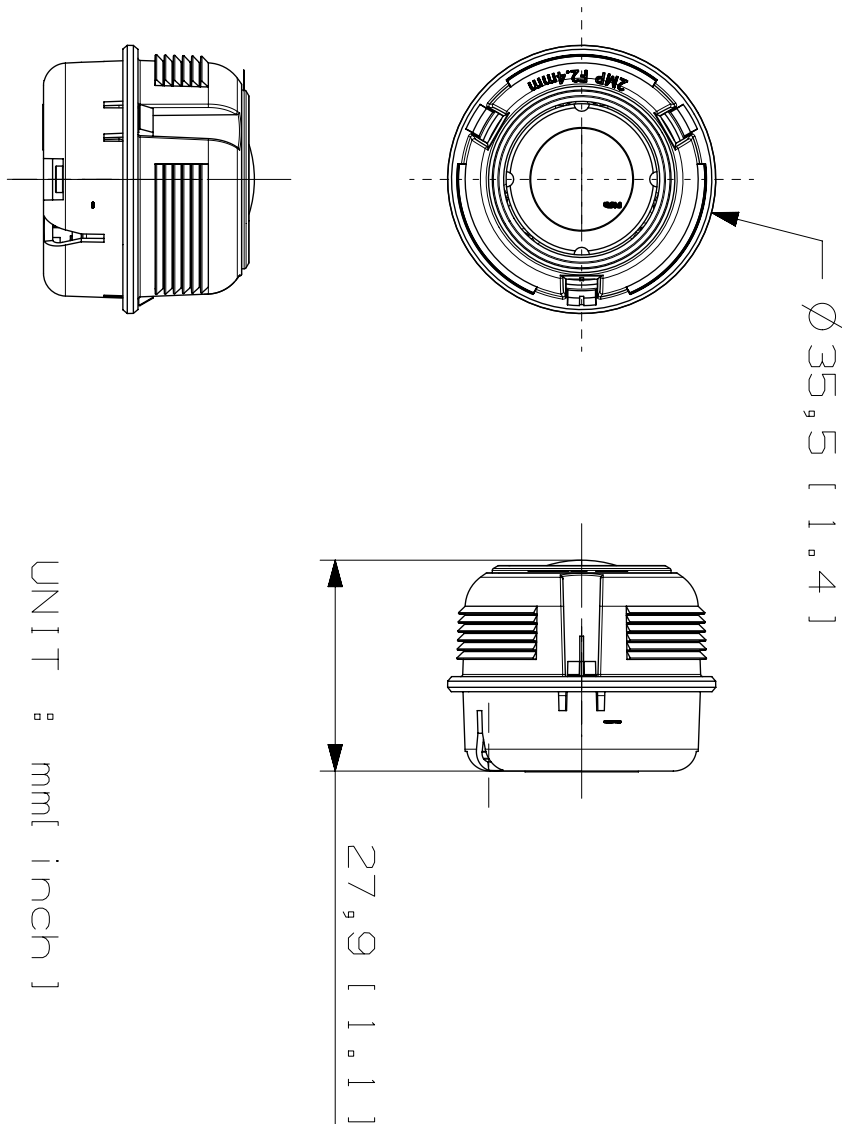

## Accessories (Optional)

PNM-7000VD

SLA-2M2400D

SLA-2M2800D

SLA-2M3600D

<b>Video</b>	
Imaging Device	1/2.8" 2MP CMOS
Effective Pixels	1945(H)x1109(V)
Min. Illumination	Color: 0.055Lux(F2.0, 1/30sec) B/W: 0.055Lux(F2.0, 1/30sec)
<b>Lens</b>	
Focal Length (Zoom Ratio)	6.0mm fixed focal
Max. Aperture Ratio	F2.0
Angular Field of View	H:50.4°, V:28.8°, D:58.1°
Focus Control	Fixed
<b>Pan / Tilt / Rotate</b>	
Pan / Tilt / Rotate Range	-176°~+176° / 0°~65° / -90°~+90°
<b>Mechanical</b>	
Color / Material	Black / Plastic
Product dimensions / weight	Ø35.5x27.9mm, 27g

UNIT : mm [ inch ]