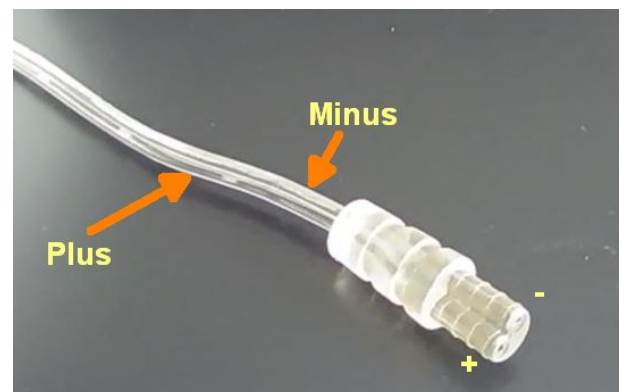

Attributes

Attribute	Value
Abstrahlwinkel:	120
Ampere:	1.40
CC oder CV:	CC
CRI:	>83
Dimmbar:	Ja, abhängig vom Netzteil
Grösse:	380x13,5
LED - Gehäusefarbe:	weiß
LED - Gehäusematerial:	Aluminum
Lichtfarbe:	neutralweiß
Lichtfarbe in Kelvin:	4100
Lumen:	5000
Schutzklasse:	IP40
Volt:	38
Weight:	3.15 Kg
Warranty:	36.00 Months

Additional Images