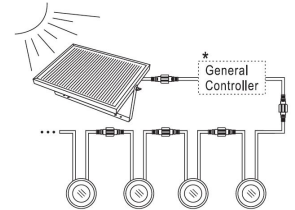

Synergy 21 LED in-ground floodlight ARGOS round in-G-D IP67 ww

kwh/1000h:	2,75
Lumens:	200
Watt:	2,5
Nominal Service Life:	35000 Std.
Switching Cycles:	50000
Opt. Ambient Temperature.:	25 °C

Voltage: DC 12V
Power: 2,5W
LED light colour: ww 3000K ±150
Brightness: 200lm LED: 30 pieces high power
Cover: tempered glass, loadable up to 100kg
Material: SUS304 PC
Protection class: IP67
Size: Ø 80mm, height 26mm
Installation dimension: Ø 60mm
Connection cable: 2*AWG22(2-pole) with IP67 plug

Additional Images

* General Controller is used to control the RGB light.

Set 2: Connect to Driver

Set 3: Connect to Solar Panel

Accessories

Part No.	Name
156522	Synergy 21 LED in-ground spotlight ARGOS with solar panel inc. rechargeable battery 10W
156529	Synergy 21 ARGOS LED in-ground spotlight with solar panel
109456	Synergy 21 LED recessed floor floodlight ARGOS with power supply 12V / 3W IP67
109457	Synergy 21 LED in ground ARGOS zub power supply 12V / 8W IP67
109458	Synergy 21 LED in ground ARGOS zub power supply 12V / 30W IP67
109461	Synergy 21 LED in ground ARGOS zub extension cable IP67 1m
109462	Synergy 21 LED in ground ARGOS zub Extension Cable IP67 2m
109463	Synergy 21 LED in ground ARGOS zub Extension Cable IP67 3m
109469	Synergy 21 LED in ground ARGOS zub Tee IP67
109473	Synergy 21 LED in ground ARGOS zub end cap IP67
113976	Synergy 21 LED recessed floor floodlight ARGOS with extension cable IP67 1m
178007	Synergy 21 LED Bodeneinbaustrahler ARGOS zub single color Dimmer IP67
109460	Synergy 21 ARGOS LED in-ground spotlight with twilight sensor IP67
109471	Synergy 21 LED recessed floor spotlight ARGOS with junction box IP67