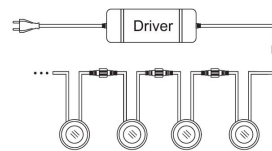

Synergy 21 LED in-ground floodlight ARGOS round in-G-D IP67 ww

kwh/1000h:	2,75
Lumens:	200
Watt:	2,5
Nominal Service Life:	35000 Std.
Switching Cycles:	50000
Opt. Ambient Temperature.:	25 °C

Voltage: DC 12V
Power: 2,5W
LED light colour: ww 3000K ±150
Brightness: 200lm LED: 30 pieces high power
Cover: tempered glass, loadable up to 100kg
Material: SUS304 PC
Protection class: IP67
Size: Ø 80mm, height 26mm
Installation dimension: Ø 60mm
Connection cable: 2*AWG22(2-pole) with IP67 plug

Energy efficiency class: A+
kWh/1000h: 2.75

Attributes

Attribute	Value
CC oder CV:	CV
Dimmbar:	abhängig vom Netzteil
Grösse:	80*26

Attribute	Value
LED - Gehäusefarbe:	silber
LED - Gehäusematerial:	SUS304 + PC
Lichtfarbe:	warmweiß
Lichtfarbe in Kelvin:	3000
Lumen:	200
Schutzklasse:	IP67
Volt:	12
Weight:	0.3 Kg

Additional Images

* General Controller is used to control the RGB light.

Set 2: Connect to Driver

Set 3: Connect to Solar Panel

Accessories

Part No.	Name
156522	Synergy 21 LED in-ground spotlight ARGOS with solar panel inc. rechargeable battery 10W
156529	Synergy 21 ARGOS LED in-ground spotlight with solar panel
109456	Synergy 21 LED recessed floor floodlight ARGOS with power supply 12V / 3W IP67
109457	Synergy 21 LED in ground ARGOS zub power supply 12V / 8W IP67
109458	Synergy 21 LED in ground ARGOS zub power supply 12V / 30W IP67
109461	Synergy 21 LED in ground ARGOS zub extension cable IP67 1m
109462	Synergy 21 LED in ground ARGOS zub Extension Cable IP67 2m
109463	Synergy 21 LED in ground ARGOS zub Extension Cable IP67 3m
109469	Synergy 21 LED in ground ARGOS zub Tee IP67
109473	Synergy 21 LED in ground ARGOS zub end cap IP67
113976	Synergy 21 LED recessed floor floodlight ARGOS with extension cable IP67 1m
178007	Synergy 21 LED Bodeneinbaustrahler ARGOS zub single color Dimmer IP67
109460	Synergy 21 ARGOS LED in-ground spotlight with twilight sensor IP67
109471	Synergy 21 LED recessed floor spotlight ARGOS with junction box IP67