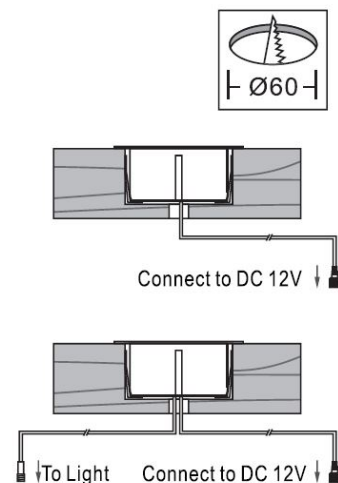

Attribute	Value
LED - Gehäusefarbe:	silber
LED - Gehäusematerial:	SUS304 + PC
Lichtfarbe:	warmweiß
Lichtfarbe in Kelvin:	3000
Lumen:	200
Schutzklasse:	IP67
Volt:	12
Weight:	0.3 Kg

Additional Images