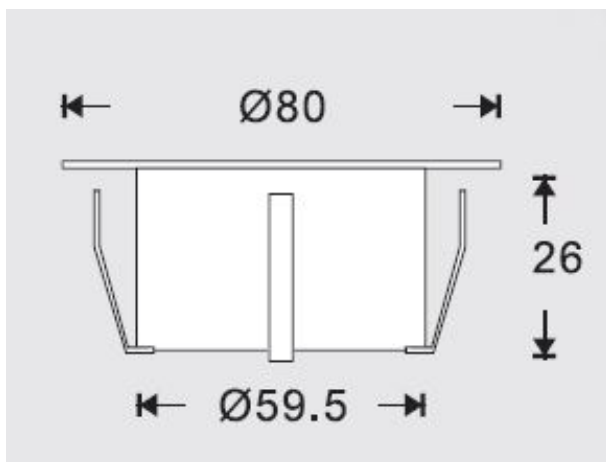

Attribute	Value
LED - Gehäusefarbe:	silber
LED - Gehäusematerial:	SUS304 + PC
Lichtfarbe:	warmweiß
Lichtfarbe in Kelvin:	3000
Lumen:	200
Schutzklasse:	IP67
Volt:	12
Weight:	0.3 Kg

Additional Images