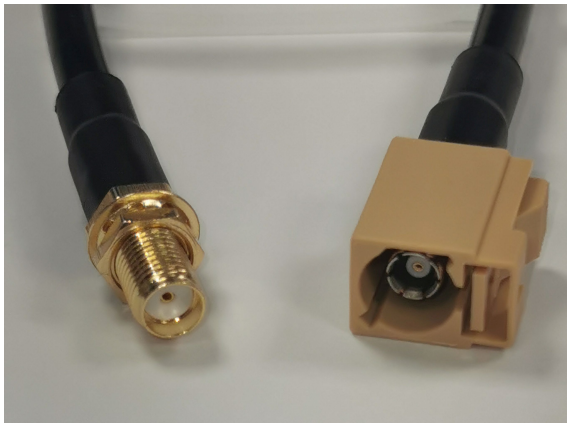

ALLNET Antennen-Kabel LMR-195 SMA(F) Fakra (F) Beige (Keycode I) 10cm

EAN CODE

ANT-CAB-SMAF-FAKRASignal-Beigel SMA(F) <-> FAKRA BEIGE (F) Keycode I Länge: 10 cm Typische Anwendung = Bluetooth, Parking, Heating etc. Kabel-Farbe: schwarz

Weitere Bilder

Female	Male	Keying Code	Color	RAL	Single way application in Europe	Single way application in USCAR	Mult way application in USCAR
		A	Not Black	9336	Radio with phantom supply	Radio with phantom supply	Not defined
		B	Green	9001	Radio without phantom supply	Radio without phantom supply	Not defined
		C	Light Blue	5005	GPS telematics or navigation	GPS	GPS / GSM
		D	Dark Red	4004	GSM	GSM	Not defined
		E	Leaf Green	6002	TV1	TV (DHF) / SDARS terrestrial (DVB)	TV1 (DHF) / TV2
		F	Not Brown	8011	TV2	TV (DHF) / SDARS terrestrial (Sirius)	TV1 (DHF) / TV2
		G	Blue Grey	7001	Remote Keyless Entry	SDARS terrestrial (Interoperable)	SDARS satellite / terrestrial
		H	Not Red	4003	GPS telematics and navigation	GPS telematics and navigation	Not defined
		I	Beige	1001	Remote	Bluetooth Controlled Parking Heating	Not defined
		K	Grey	1027	Diversity radio	SDARS satellite	Not defined
		L	Carrot Red	9002	Not defined	Not defined	Not defined
		M	Light Orange	2005	Not defined	Keyless entry / Tire pressure monitoring	Not defined
		N	Dark Green	6019	Not defined	Not defined	Not defined
		Z	Water Blue	5021	Neutral (fits all)	Neutral (fits all)	Neutral (fits all)