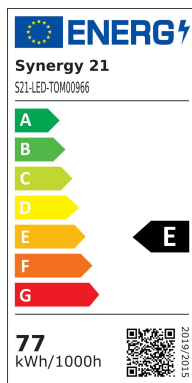

Synergy 21 LED SMD Power LED Chip 70W warmweiß

kwh/1000h:	77,00
Lumens:	7100
Watt:	70,0
Nominal Service Life:	35000 Std.
Switching Cycles:	50000
Opt. Ambient Temperature.:	25 °C

Power LED
70 Watt warm white 3250K ±250
26-30V, 2450mA (7*10)
7100-7200LM

Energy efficiency class: A+
kWh/1000h: 77

Attributes

Attribute	Value
Ampere:	2.45
Lichtfarbe:	warmweiß
Lichtfarbe in Kelvin:	3250
Lumen:	7100-7200
Weight:	0.1 Kg
Warranty:	60.00 Months

Accessories

Part No.	Name
99806	Synergy 21 Power supply - CC Driver ALL1087 70-100W