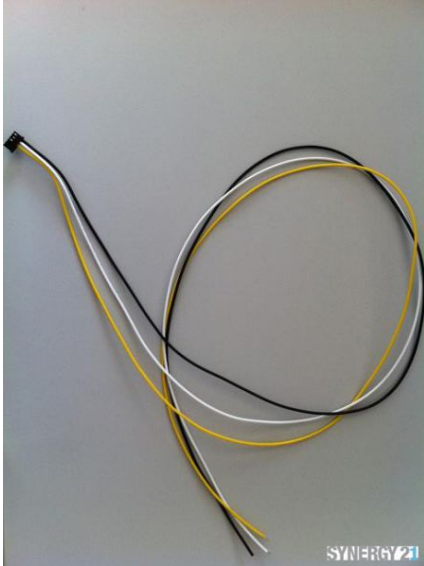

Synergy 21 LED Prometheus Light Bar add. Connection cable dual white (CCT)

3-pole connection cable 100cm for Dualweiß Prometheus Light Bar