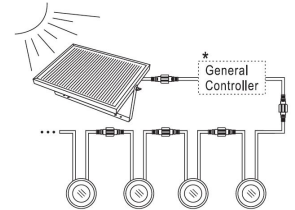

## Synergy 21 LED in-ground floodlight ARGOS round in-G-D IP67 ww

kwh/1000h:	2,75
Lumens:	200
Watt:	2,5
Nominal Service Life:	35000 Std.
Switching Cycles:	50000
Opt. Ambient Temperature.:	25 °C

Voltage: DC 12V  
Power: 2,5W  
LED light colour: ww 3000K ±150  
Brightness: 200lm LED: 30 pieces high power  
Cover: tempered glass, loadable up to 100kg  
Material: SUS304 PC  
Protection class: IP67  
Size: Ø 80mm, height 26mm  
Installation dimension: Ø 60mm  
Connection cable: 2\*AWG22(2-pole) with IP67 plug

## Additional Images

\* General Controller is used to control the RGB light.

Set 2: Connect to Driver

Set 3: Connect to Solar Panel