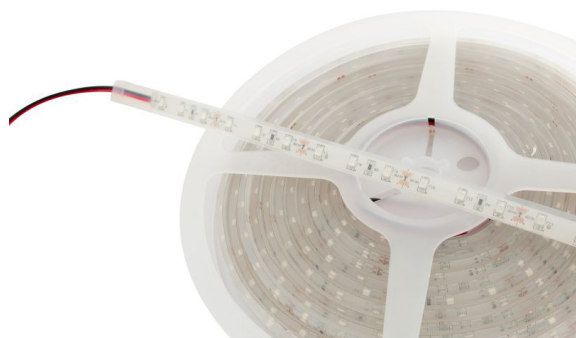

Synergy 21 LED Flex Strip 60 blue DC12V 24W IP68

SYNERGY 21

kwh/1000h:	24,00
Lumens:	465
Watt:	24,0
Nominal Service Life:	35000 Std.
Switching Cycles:	50000
Opt. Ambient Temperature.:	25 °C

Synergy 21 LED Flex Strip blue DC12V 24W IP68

Voltage: 12V
Watt: 24W
Light colour: blue
Protection class: IP68
Beam angle: 120°
Number of LEDs: 300*3528
Dimensions: 5000*11*5 mm
Weight: 0.090 kg
Can be shortened every 3 LEDs

Strip can be shortened at markers with sharp scissors.
!Attention! Strip must first be checked for functionality.
Only cut the strip when there is no current.

Please note that LED strips must also be cooled.
Ensure that the LED strip does not exceed the working temperature of 40°C, otherwise the service life cannot be guaranteed.

Attributes

Attribute	Value
Abstrahlwinkel:	120
Ampere:	2
CC oder CV:	CV
Dimmbar:	abhängig vom Netzteil
Länge:	5
LED Strip Klebeband:	nein
LED Strip Breite:	11
LED Strip Höhe:	5
LED Strip Klebeband:	nein
LED Strip kürzbar:	50
LED Strip Länge:	5000
Lichtfabe in nm:	465
Lichtfarbe:	blau
Lichtfarbe 3:	465
Lichtfarbe in nm:	465
Lichtfarbe Name:	blau
Schutzklasse:	IP68
Volt:	12
Weight:	0.3 Kg
Warranty:	60.00 Months

Additional Images

SYNERGY 21

Accessories

Part No.	Name
148726	Synergy 21 - Waterproof connector 1:1
148727	Synergy 21 - Waterproof connector 1:2
148730	Synergy 21 - Waterproof connector box 3 ports
148729	Synergy 21 - Waterproof connector box 3 ports transparent
148728	Synergy 21 - Waterproof connector box 4 ports
139522	Mean Well power supply - 12V 120W IP67