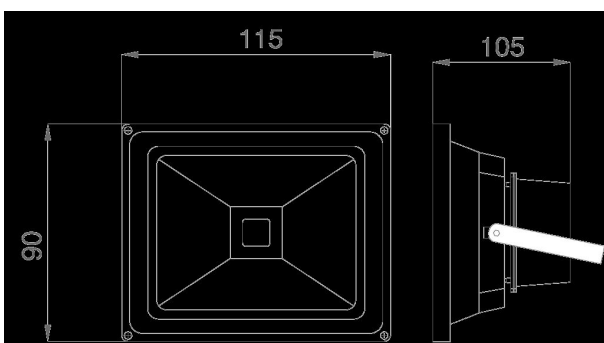

Attributes

Attribute	Value
Abstrahlwinkel:	120
Betriebstemperatur:	-25°C bis +55°C
CRI:	>80
Dimmbar:	TRIAC
Grösse:	115*90*105
LED - Gehäusefarbe:	schwarz
LED - Gehäusematerial:	Aluminium
Lichtfarbe:	gelb
Schutzklasse:	IP65
Volt:	230
Weight:	0.69 Kg
Warranty:	60.00 Months

Additional Images

Accessories