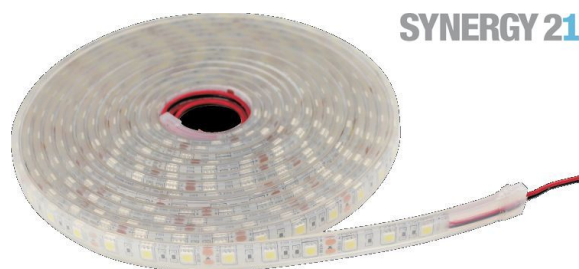

Synergy 21 LED Flex Strip 60 WW DC12V 72W IP65

kwh/1000h:	72,00
Lumens:	4500
Watt:	72,0
Nominal Service Life:	35000 Std.
Switching Cycles:	50000
Opt. Ambient Temperature.:	25 °C

LED Flex Strip warm white,
DC12V, max. 6A, 72W,
300Leds, 120°, 5050SMD
Length: 5000*12.9*5mm,
Lumen: 4500
3000K ±250
outdoor, empty tube, IP65
can be shortened: every 5 cm
open cable end
Adhesive tape for mounting aid on the back

Suitable up to -25°C!

Energy efficiency class: A
kWh/1000h: 72

Please note that LED strips also need to be cooled.
Make sure that the LED strip does not exceed an operating temperature of 40°C, otherwise the service life cannot be guaranteed.

Attributes

Attribute	Value
Abstrahlwinkel:	120
Ampere:	6
CC oder CV:	CV
CRI:	>80
Dimmbar:	abhängig vom Netzteil
Länge:	5
LED Strip Klebeband:	ja
LED Strip Breite:	12.90
LED Strip Höhe:	5
LED Strip Klebeband:	ja
LED Strip kürzbar:	50
LED Strip Länge:	5000
Lichtfabe in Kelvin:	3000
Lichtfarbe:	warmweiß
Lichtfarbe in Kelvin:	3000
Lichtfarbe Name:	warmweiß
Lumen:	4500
Schutzklasse:	IP65
Volt:	12
Weight:	0.1 Kg
Warranty:	60.00 Months

Accessories

Part No.	Name
81069	Synergy 21 LED zub Hollow Socket with Screw Terminals
81068	Synergy 21 LED zub wooden plug with screw terminals
81741	Synergy 21 LED Flex Strip add. Silicone mounting clip 10 pack
139522	Mean Well power supply - 12V 120W IP67