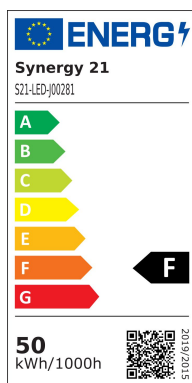

Synergy 21 LED light panel 300*1200 KW / W 45W V4

SYNERGY 21

kwh/1000h:	50,00
Lumens:	4500
Watt:	45,0
Nominal Service Life:	35000 Std.
Switching Cycles:	50000
Opt. Ambient Temperature.:	25 °C

Ultra Slim LED Panel Light

Frame colour: white
 Power consumption: 45Watt, 1050mA
 Lumen output: 4500lm
 Cool white: 6000K, CRI>80, 120°
 MacAdam/SDCM = 3
 Protection class: IP20
 Operating temperature: 0° to +40°
 Power supply: Power supply unit not included in scope of delivery
 Power supply: 1050mA, see accessories
 Size: 300mm x 1200mm x 12mm

Energy efficiency class: A
 kWh/1000h: 50

Attributes

Attribute	Value
Abstrahlwinkel:	120
Ampere:	1.05

Attribute	Value
CRI:	80
Dimmbar:	Nein
Grösse:	300*1200
LED - Gehäusefarbe:	weiß
Lichtfarbe:	kaltweiß
Lichtfarbe in Kelvin:	6000
Lumen:	4500
Weight:	3 Kg