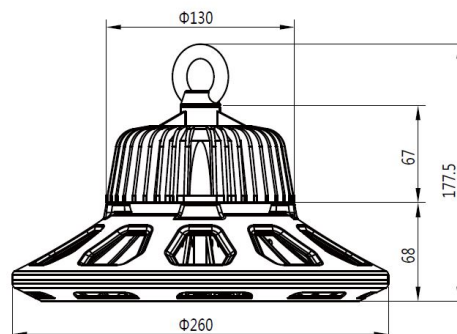

Product Description

1. 1, Compact and fasion design .Light weighted : 4.80kg
2. 2, Philips 3030 LED as light source , CR>80Ra
3. 3, MEAN WELL HBG Series power supply . PF>0.95
4. 4, High lumen efficiency : 135lm/w
5. 5, 5 years warranty .

Performance Summary

Input Power: 80W, 100W, 150W, 200W, 230W
CRI: >70Ra/80Ra
CCT: 3000k-6500K
Input Voltage:90-305Vac
Limited Warranty :5 years' warranty
High Efficacy Lifetime: 50000hours
Dimming:Non-dimmable & 1-10V Dimmable
Working Temperature : - 20°C – +45 °C(Amb)

Accessories

Part No.	Name
139690	Synergy 21 LED spot pendant light UFO add. Radar Kit S
142944	Synergy 21 LED spot pendant light UFO add. Wall bracket for UFO size S bracket long
142943	Synergy 21 LED spot pendant light UFO add. Wall bracket for UFO size S bracket short
144402	Synergy 21 LED spot pendant light UFO add. Ball cage S
148951	Synergy 21 LED spot pendant light UFO add. Lampshade S
124243	Mean Well power supply unit - DALI Controller