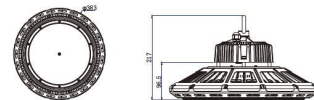

Dimension

Installation: