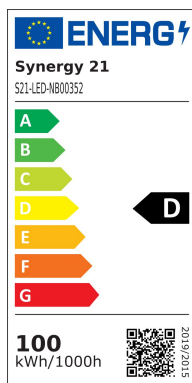

Synergy 21 LED object/stadium HC spotlight 100W IP67 nw

kwh/1000h:	100,00
Lumens:	14000
Watt:	100,0
Nominal Service Life:	35000 Std.
Switching Cycles:	50000
Opt. Ambient Temperature.:	25 °C

Operating voltage: AC 85-265V, 50/60Hz
LED: 1 module of 168 LEDs, CREE 3030 140lm/Watt
Power supply unit: 1*MeanWell
Beam angle: 90°, module can be swivelled
Lumen: 1*14000lm
Efficiency: 140Lm/Watt
Light colour: 4000K
CRI: Ra>70
Dimmable: no
Housing: Aluminium
Operating temperature: -40°C to +65°C
Protection class: IP67 / IK08
Dimensions: 208*92*639mm

Other beam angles on request: 10°/30°/60°/90°/120°
Other light colours on request: 4000K/5000K/5700K/6500/

Energy efficiency class: A++
kWh/1000h: 100

The connection of electrical components and systems may only be carried out by only be carried out by qualified specialists!

Attributes

Attribute	Value
Abstrahlwinkel:	90
CRI:	>80
Dimmbar:	nein
Grösse:	208*92*639
LED - Gehäusefarbe:	schwarz
LED - Gehäusematerial:	Aluminium
Lichtfarbe:	neutralweiß
Lichtfarbe in Kelvin:	4000
Lumen:	14000
Schutzklasse:	IP67
Volt:	230
Weight:	4 Kg
Warranty:	60.00 Months