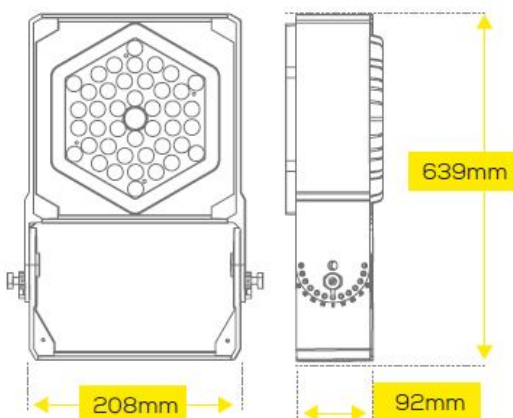

Attributes

Attribute	Value
Abstrahlwinkel:	90
CRI:	>80
Dimmbar:	nein
Grösse:	208*92*639
LED - Gehäusefarbe:	schwarz
LED - Gehäusematerial:	Aluminium
Lichtfarbe:	neutralweiß
Lichtfarbe in Kelvin:	4000
Lumen:	14000
Schutzklasse:	IP67
Volt:	230
Weight:	4 Kg
Warranty:	60.00 Months

Additional Images