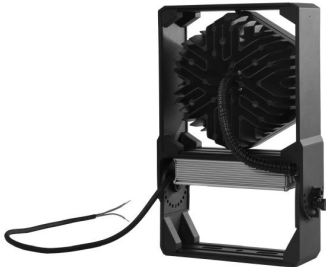

Accessories

Part No.	Name
148726	Synergy 21 - Waterproof connector 1:1
148727	Synergy 21 - Waterproof connector 1:2
148730	Synergy 21 - Waterproof connector box 3 ports
148729	Synergy 21 - Waterproof connector box 3 ports transparent
148728	Synergy 21 - Waterproof connector box 4 ports
147265	Netz Kabel 230V Schutzkontakt CEE7(Stecker)->Open End mit Adernendhülsen, 1,8m,Black