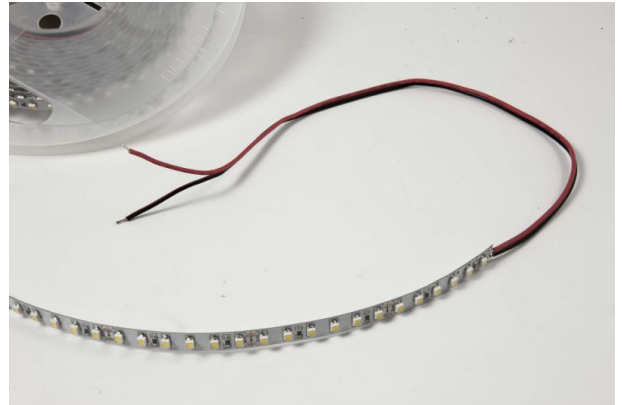

Accessories

Part No.	Name
81069	Synergy 21 LED zub Hollow Socket with Screw Terminals
81068	Synergy 21 LED zub wooden plug with screw terminals
81741	Synergy 21 LED Flex Strip add. Silicone mounting clip 10 pack
125198	Mean Well Power Supply - 24V 150W IP67
174020	Synergy 21 Power supply - 24V 100W BILTON
174654	Synergy 21 LED FLEX-Streifen zub. Easy Connect I Form für 1 Linie klar