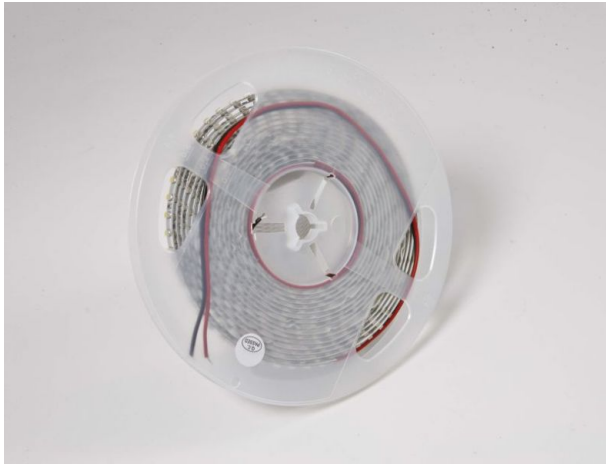

Synergy 21 LED Flex Strip 120 NW DC24V 48W IP20

kwh/1000h:	48,00
Lumens:	3600
Watt:	48,0
Nominal Service Life:	35000 Std.
Switching Cycles:	50000
Opt. Ambient Temperature.:	25 °C

LED Flex Strip neutral white,
DC24V, max. 2A, 48W \pm 10%,
600Leds, 120°, 3528SMD
Lumen: 3600
4100-4400K
CRI: >80
Length: 5000*8*2.5mm

Adhesive tape for mounting aid on the back
indoor
Can be shortened every 6 LEDs
Strip can be shortened at marking points with sharp scissors.
!Attention! Strip must be checked for functionality beforehand.
Only split strip when no current is present.

Attributes

Attribute	Value
Abstrahlwinkel:	120
Ampere:	2
CC oder CV:	CV
CRI:	>80
Dimmbar:	abhängig vom Netzteil
Länge:	5
LED Strip Klebeband:	ja
LED Strip Breite:	8
LED Strip Höhe:	2.50
LED Strip kürzbar:	50
LED Strip Länge:	5000
Lichtfabe in Kelvin:	4250
Lichtfarbe:	neutralweiß
Lichtfarbe in Kelvin:	4250
Lichtfarbe Name:	neutralweiß
Lumen:	3600
Schutzklasse:	IP20
Volt:	24
Weight:	0.126 Kg
Warranty:	24.00 Months

Additional Images

Accessories

Part No.	Name
81069	Synergy 21 LED zub Hollow Socket with Screw Terminals
81068	Synergy 21 LED zub wooden plug with screw terminals
81741	Synergy 21 LED Flex Strip add. Silicone mounting clip 10 pack
125198	Mean Well Power Supply - 24V 150W IP67
174020	Synergy 21 Power supply - 24V 100W BILTON
174654	Synergy 21 LED FLEX-Streifen zub. Easy Connect I Form für 1 Linie klar