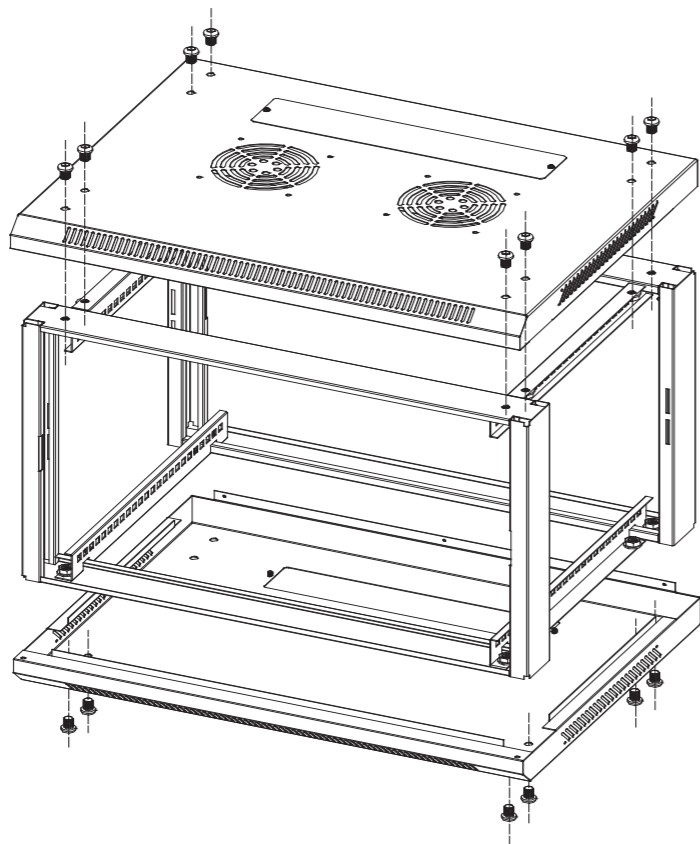

(1) Assembly the top panel, frames and horizontal beams by 16pcs M8*12 inner hexagon screws and 16pcs M8 flange nuts.