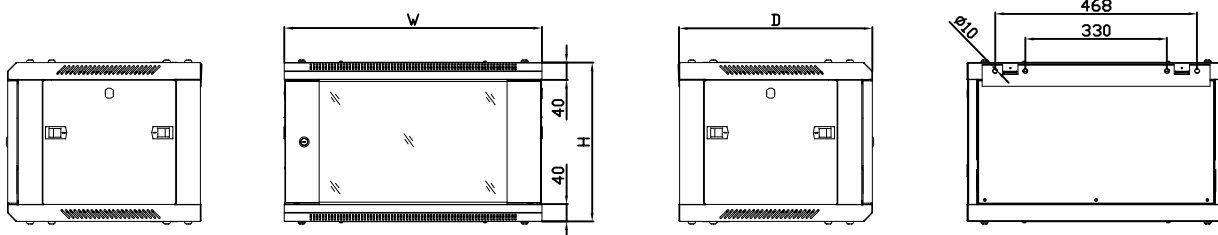

Tips: Check the quantities of the items before assembly.

(1) Assembly the top panel, frames and horizontal beams by 16pcs M8\*12 inner hexagon screws and 16pcs M8 flange nuts.

(3) Assembly the L type mounting brackets by 4pcs M6\*12 screws and 4pcs M6 cage nuts.

(2) Assembly the horizontal beams by 8pcs M6\*12 screws and 8pcs M6 Cage nuts.

(5) Assembly the back panel by 6pcs M4\*8 self-tapping screws.

Model number	Dimensions		
	Width (W)	Depth (D)	Height (H)
ALL-SMA6404GRAU	600	450	281.1
ALL-SMA6404SCHWARZ	600	450	281.1
ALL-SMA6406GRAU	600	450	370
ALL-SMA6406SCHWARZ	600	450	370
ALL-SMA6409GRAU	600	450	503.4
ALL-SMA6409SCHWARZ	600	450	503.4
ALL-SMA6412GRAU	600	450	636.7
ALL-SMA6412SCHWARZ	600	450	636.7
ALL-SMA6415GRAU	600	450	770.1
ALL-SMA6415SCHWARZ	600	450	770.1
ALL-SMA6418GRAU	600	450	903.4
ALL-SMA6418SCHWARZ	600	450	903.4
ALL-SMA6606GRAU	600	600	370
ALL-SMA6606SCHWARZ	600	600	370
ALL-SMA6609GRAU	600	600	503.4
ALL-SMA6609SCHWARZ	600	600	503.4
ALL-SMA6612GRAU	600	600	636.7
ALL-SMA6612SCHWARZ	600	600	636.7
ALL-SMA6615GRAU	600	600	770.1
ALL-SMA6615SCHWARZ	600	600	770.1
ALL-SMA6618GRAU	600	600	903.4
ALL-SMA6618SCHWARZ	600	600	903.4