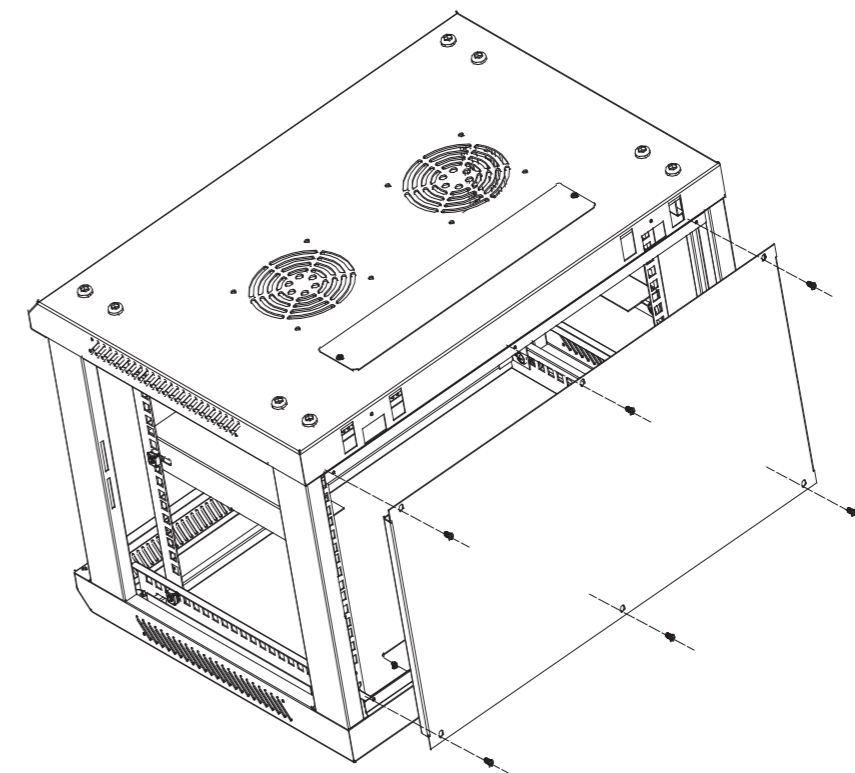

## Item List of Accessories Packaging

- Assembly Hardwares Kits:
- |                                      |                                    |
|--------------------------------------|------------------------------------|
| A. M8*12 Inner Hexagon Screw - 16pcs | E. M4*8 Self-tapping Screw - 12pcs |
| B. M8 Flange Nut - 16pcs             | F. White Plastic Washer - 1pcs     |
| C. M6*12 screw - 12pcs               | G. Keys-2pcs                       |
| D. M6 Cage Nut - 12pcs               |                                    |
- End User Hardwares Kits:  
 U Capacity <=9U, 12 sets cagenut ; U Capacity >=12U, 24 sets cagenut.

Tips: Check the quantities of the items before assembly.

(1) Assembly the top panel, frames and horizontal beams by 16pcs M8\*12 inner hexagon screws and 16pcs M8 flange nuts.

(3) Assembly the L type mounting brackets by 4pcs M6\*12 screws and 4pcs M6 cage nuts.

(2) Assembly the horizontal beams by 8pcs M6\*12 screws and 8pcs M6 Cage nuts.

(5) Assembly the back panel by 6pcs M4\*8 self-tapping screws.

Model number	Dimensions		
	Width (W)	Depth (D)	Height (H)
ALL-SMA6404GRAU	600	450	281.1
ALL-SMA6404SCHWARZ	600	450	281.1
ALL-SMA6406GRAU	600	450	370
ALL-SMA6406SCHWARZ	600	450	370
ALL-SMA6409GRAU	600	450	503.4
ALL-SMA6409SCHWARZ	600	450	503.4
ALL-SMA6412GRAU	600	450	636.7
ALL-SMA6412SCHWARZ	600	450	636.7
ALL-SMA6415GRAU	600	450	770.1
ALL-SMA6415SCHWARZ	600	450	770.1
ALL-SMA6418GRAU	600	450	903.4
ALL-SMA6418SCHWARZ	600	450	903.4
ALL-SMA6606GRAU	600	600	370
ALL-SMA6606SCHWARZ	600	600	370
ALL-SMA6609GRAU	600	600	503.4
ALL-SMA6609SCHWARZ	600	600	503.4
ALL-SMA6612GRAU	600	600	636.7
ALL-SMA6612SCHWARZ	600	600	636.7
ALL-SMA6615GRAU	600	600	770.1
ALL-SMA6615SCHWARZ	600	600	770.1
ALL-SMA6618GRAU	600	600	903.4
ALL-SMA6618SCHWARZ	600	600	903.4