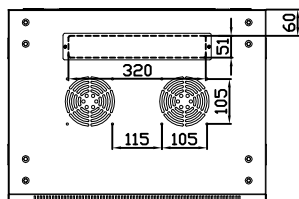

## Item List of Accessories Packaging

- Assembly Hardwares Kits:
- |                                      |                                    |
|--------------------------------------|------------------------------------|
| A. M8*12 Inner Hexagon Screw - 16pcs | E. M4*8 Self-tapping Screw - 12pcs |
| B. M8 Flange Nut - 16pcs             | F. White Plastic Washer - 1pcs     |
| C. M6*12 screw - 12pcs               | G. Keys-2pcs                       |
| D. M6 Cage Nut - 12pcs               |                                    |
- End User Hardwares Kits:  
 U Capacity <=9U, 12 sets cagenut ; U Capacity >=12U, 24 sets cagenut.

Tips: Check the quantities of the items before assembly.

(1) Assembly the top panel, frames and horizontal beams by 16pcs M8\*12 inner hexagon screws and 16pcs M8 flange nuts.

(3) Assembly the L type mounting brackets by 4pcs M6\*12 screws and 4pcs M6 cage nuts.

(2) Assembly the horizontal beams by 8pcs M6\*12 screws and 8pcs M6 Cage nuts.

(5) Assembly the back panel by 6pcs M4\*8 self-tapping screws.

Model number	Dimensions		
	Width (W)	Depth (D)	Height (H)
ALL-SMA6404GRAU	600	450	281.1
ALL-SMA6404SCHWARZ	600	450	281.1
ALL-SMA6406GRAU	600	450	370
ALL-SMA6406SCHWARZ	600	450	370
ALL-SMA6409GRAU	600	450	503.4
ALL-SMA6409SCHWARZ	600	450	503.4
ALL-SMA6412GRAU	600	450	636.7
ALL-SMA6412SCHWARZ	600	450	636.7
ALL-SMA6415GRAU	600	450	770.1
ALL-SMA6415SCHWARZ	600	450	770.1
ALL-SMA6418GRAU	600	450	903.4
ALL-SMA6418SCHWARZ	600	450	903.4
ALL-SMA6606GRAU	600	600	370
ALL-SMA6606SCHWARZ	600	600	370
ALL-SMA6609GRAU	600	600	503.4
ALL-SMA6609SCHWARZ	600	600	503.4
ALL-SMA6612GRAU	600	600	636.7
ALL-SMA6612SCHWARZ	600	600	636.7
ALL-SMA6615GRAU	600	600	770.1
ALL-SMA6615SCHWARZ	600	600	770.1
ALL-SMA6618GRAU	600	600	903.4
ALL-SMA6618SCHWARZ	600	600	903.4