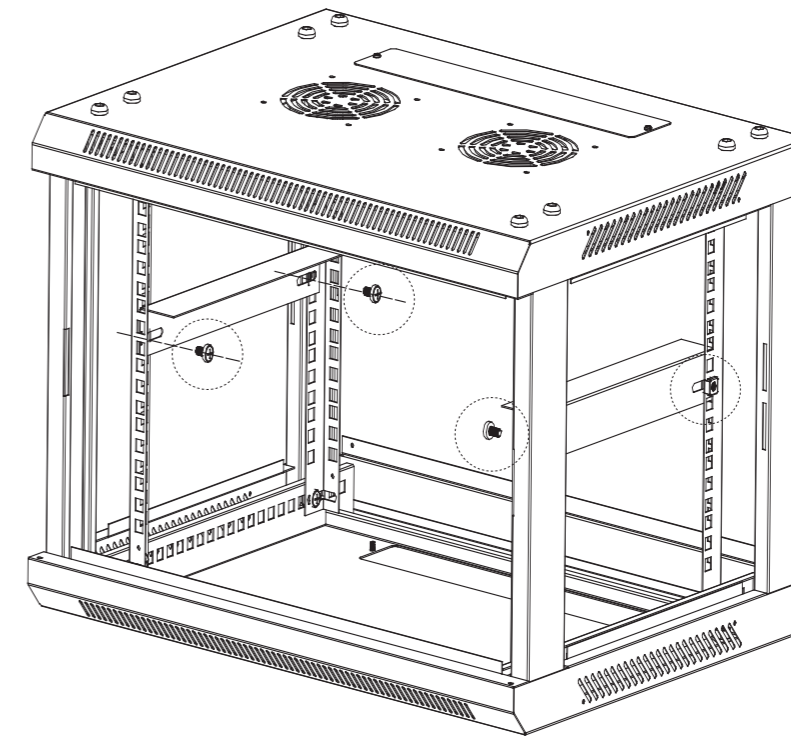

(3) Assembly the L type mounting brackets by 4pcs M6*12 screws and 4pcs M6 cage nuts.