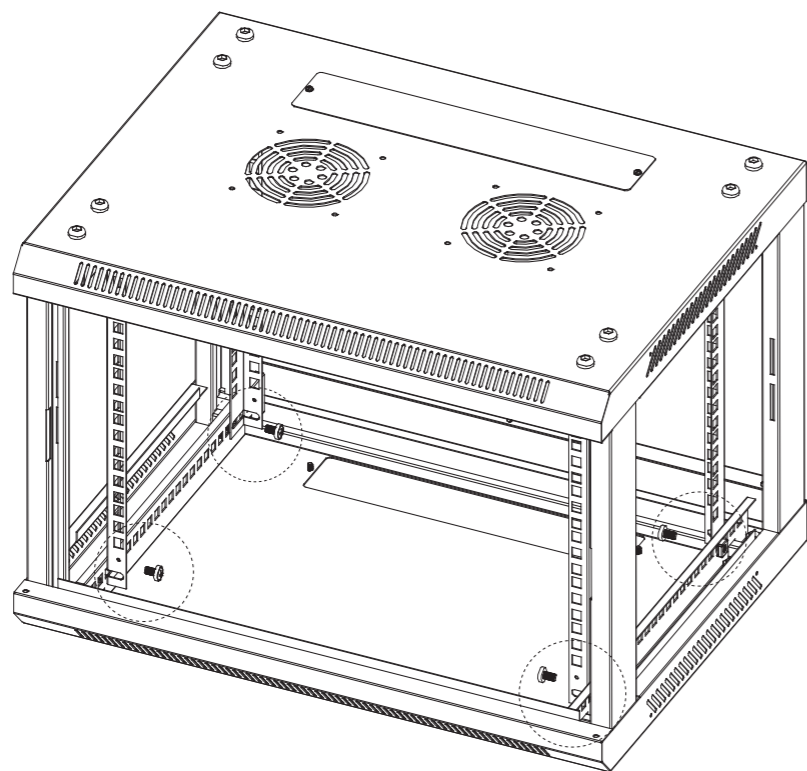

(2) Assembly the horizontal beams by 8pcs M6*12 screws and 8pcs M6 Cage nuts.