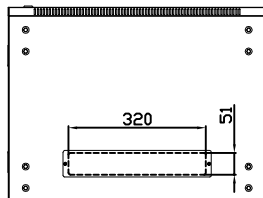

## Item List of Accessories Packaging

- Assembly Hardwares Kits:
- |                                      |                                    |
|--------------------------------------|------------------------------------|
| A. M8*12 Inner Hexagon Screw - 16pcs | E. M4*8 Self-tapping Screw - 12pcs |
| B. M8 Flange Nut - 16pcs             | F. White Plastic Washer - 1pcs     |
| C. M6*12 screw - 12pcs               | G. Keys-2pcs                       |
| D. M6 Cage Nut - 12pcs               |                                    |
- End User Hardwares Kits:  
 U Capacity <=9U, 12 sets cagenut ; U Capacity >=12U, 24 sets cagenut.

(2) Assembly the horizontal beams by 8pcs M6\*12 screws and 8pcs M6 Cage nuts.

(5) Assembly the back panel by 6pcs M4\*8 self-tapping screws.

Model number	Dimensions		
	Width (W)	Depth (D)	Height (H)
ALL-SMA6404GRAU	600	450	281.1
ALL-SMA6404SCHWARZ	600	450	281.1
ALL-SMA6406GRAU	600	450	370
ALL-SMA6406SCHWARZ	600	450	370
ALL-SMA6409GRAU	600	450	503.4
ALL-SMA6409SCHWARZ	600	450	503.4
ALL-SMA6412GRAU	600	450	636.7
ALL-SMA6412SCHWARZ	600	450	636.7
ALL-SMA6415GRAU	600	450	770.1
ALL-SMA6415SCHWARZ	600	450	770.1
ALL-SMA6418GRAU	600	450	903.4
ALL-SMA6418SCHWARZ	600	450	903.4
ALL-SMA6606GRAU	600	600	370
ALL-SMA6606SCHWARZ	600	600	370
ALL-SMA6609GRAU	600	600	503.4
ALL-SMA6609SCHWARZ	600	600	503.4
ALL-SMA6612GRAU	600	600	636.7
ALL-SMA6612SCHWARZ	600	600	636.7
ALL-SMA6615GRAU	600	600	770.1
ALL-SMA6615SCHWARZ	600	600	770.1
ALL-SMA6618GRAU	600	600	903.4
ALL-SMA6618SCHWARZ	600	600	903.4