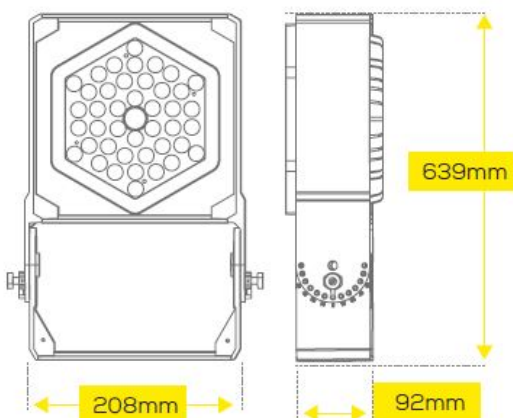

Attributes

Attribute	Value
Abstrahlwinkel:	90
CRI:	>80
Dimmbar:	nein
Grösse:	208*92*639
LED - Gehäusefarbe:	schwarz
LED - Gehäusematerial:	Aluminium
Lichtfarbe:	kaltweiß
Lichtfarbe in Kelvin:	5700
Lumen:	14000
Schutzklasse:	IP67
Volt:	230
Weight:	4 Kg
Warranty:	60.00 Months

Additional Images