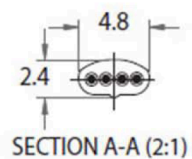

	REVISED	DR	APP

Construction 7x0,10mm CCA - Isolation Innerc. = 0,95mm - PVC Black

		DESCRIPTION	TELEPHONE FLATCABLE - 4 WIRES				
SIZE	A4	DATE	02.07.2012	CHECKED		TOL	76106-SP
UNIT	MM	DRAWN	C.Motzek	APPROVED			
SCALE	NTS						