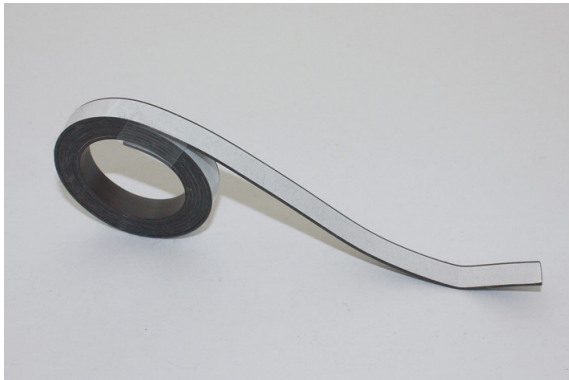

## Synergy 21 LED profile, zinc sheet, accessories, magnetic tape

Isotropic magnetic tape, 10 mm wide, 1 mm thick, self-adhesive on one side Roll of 5.00 running metres

## Accessories

Part No.	Name
150493	Synergy 21 LED profile, zinc sheet, accessories, magnetic tape