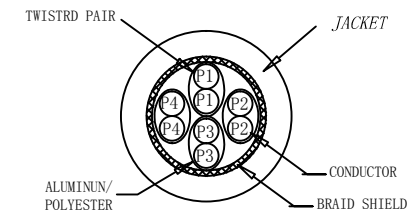

3P Certified CAT.6A S/FTP 26AWG LSZH TPE 500MHz ISO/IEC 11801 Class Ea Channel Link 100% tested & EN 50173-1 & ANSI/TIA-568-C.2 www.Synergy21.de **CE**

WIRING DIAGRAM

NOTE:

1. ELECTRICAL TEST:
 - (1). 100% OPEN SHORT, MISS WIRE TEST
 - (2). INSULATION RESISTANCE:DC 300V 10M Ohm;
 - (3). CONDUCTOR RESISTANCE:3Ω Max (More than 3m, add one ohm per meter) ;
2. FLUKE TEST LIMIT:ISO11801 Channel Class EA
3. Working temperature:-10°C ~ + 60°C
4. Storage temperature:-20°C~+75°C
5. ROHS2.0 AND REACH COMPLIANT
6. Support PoE+ per IEEE 802.3at, Max to 30 Watt
7. TPE LSZH:Non fire retardant (Conform IEC60754-2、IEC 61034)
8. Packing:Synergy21 PE Bag+Label
9. Minimum of the bending radius is 60mm

MATERIAL LIST:

③	OVER MOLD	PVC 75A	2PCS	
②	PLUG	POLYCARBONATE RJ45 8P8C PIN GOLD PLATED 3U", LONG BODY, TRANSPARENT BLUE	2PCS	
①	CABLE	S/FTP CAT.6A (26AWG BC*1P+AL-FOIL)*4PAIR+Braid AL-MG+ JACKET:TPE LSZH, OD:6.0±0.2MM	1PCS	
NO.	PARTS NAME	SPECIFICATION STANDARD	QT' Y	REMARK

						SYNERGY 21						
						CUSTOMER			ITEM NO.	See The Chart		
						PRODUCT NAME	CAT.6A S/FTP PATCH CORD TPE LSZH		manufacture country:	CHINA	UNIT	MM
						NEW	2019-03-19	A	DRAWNBY	CHECKBY	APPROVE	DATE
BY	CHK	REVISION RECORD MODIFICATIONS				DATE	REV.	SYNERGY 21	SYNERGY 21	SYNERGY 21	2019-03-19	