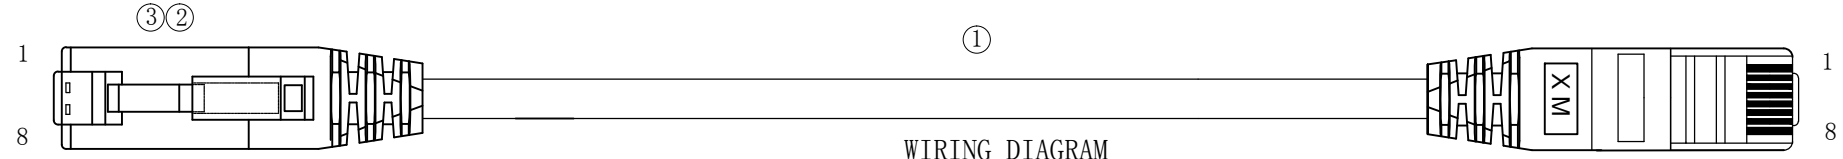

3P Certified CAT.6A S/FTP 26AWG LSZH TPE 500MHz ISO/IEC 11801 Class Ea Channel Link 100% tested & EN 50173-1 & ANSI/TIA-568-C.2 www.Synergy21.de **CE**

WIRING DIAGRAM

NOTE:

1. ELECTRICAL TEST:
 - (1). 100% OPEN SHORT, MISS WIRE TEST
 - (2). INSULATION RESISTANCE:DC 300V 10M Ohm;
 - (3). CONDUCTOR RESISTANCE:3Ω Max (More than 3m, add one ohm per meter) ;
2. FLUKE TEST LIMIT:ISO11801 Channel Class EA
3. Working temperature:-10°C ~ + 60°C
4. Storage temperature:-20°C~+75°C
5. ROHS2.0 AND REACH COMPLIANT
6. Support PoE+ per IEEE 802.3at, Max to 30 Watt
7. TPE LSZH:Non fire retardant (Conform IEC60754-2、IEC 61034)
8. Packing:Synergy21 PE Bag+Label
9. Minimum of the bending radius is 60mm

MATERIAL LIST:

③	OVER MOLD	PVC 75A	2PCS	
②	PLUG	POLYCARBONATE RJ45 8P8C PIN GOLD PLATED 3U", LONG BODY, TRANSPARENT BLUE	2PCS	
①	CABLE	S/FTP CAT.6A (26AWG BC*1P+AL-FOIL)*4PAIR+Braid AL-MG+ JACKET:TPE LSZH, OD:6.0±0.2MM	1PCS	
NO.	PARTS NAME	SPECIFICATION STANDARD	QT' Y	REMARK