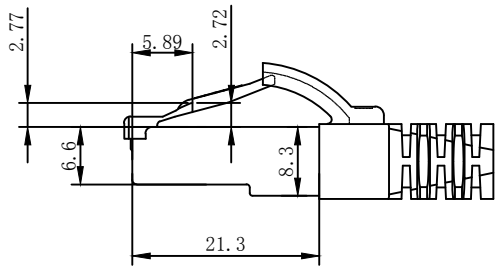

3P Certified CAT.6A S/FTP 26AWG LSZH TPE 500MHz ISO/IEC 11801 Class Ea Channel Link 100% tested & EN 50173-1 & ANSI/TIA-568-C.2 www.Synergy21.de **CE**

WIRING DIAGRAM

NOTE:

1. ELECTRICAL TEST:
 - (1). 100% OPEN SHORT, MISS WIRE TEST
 - (2). INSULATION RESISTANCE:DC 300V 10M Ohm;
 - (3). CONDUCTOR RESISTANCE:3Ω Max (More than 3m, add one ohm per meter) ;
2. FLUKE TEST LIMIT:ISO11801 Channel Class EA
3. Working temperature:-10°C ~ + 60°C
4. Storage temperature:-20°C~+75°C
5. ROHS2.0 AND REACH COMPLIANT
6. Support PoE+ per IEEE 802.3at, Max to 30 Watt
7. TPE LSZH:Non fire retardant (Conform IEC60754-2、IEC 61034)
8. Packing:Synergy21 PE Bag+Label
9. Minimum of the bending radius is 60mm

MATERIAL LIST:

③	OVER MOLD	PVC 75A	2PCS	
②	PLUG	POLYCARBONATE RJ45 8P8C PIN GOLD PLATED 3U", LONG BODY, TRANSPARENT BLUE	2PCS	
①	CABLE	S/FTP CAT.6A (26AWG BC*1P+AL-FOIL)*4PAIR+Braid AL-MG+ JACKET:TPE LSZH, OD:6.0±0.2MM	1PCS	
NO.	PARTS NAME	SPECIFICATION STANDARD	QT' Y	REMARK

						SYNERGY 21						
						CUSTOMER			ITEM NO.	See The Chart		
						PRODUCT NAME	CAT.6A S/FTP PATCH CORD TPE LSZH		manufacture country:	CHINA	UNIT	MM
						NEW	2019-03-19	A	DRAWNBY	CHECKBY	APPROVE	DATE
BY	CHK	REVISION RECORD MODIFICATIONS				DATE	REV.	SYNERGY 21	SYNERGY 21	SYNERGY 21	2019-03-19	