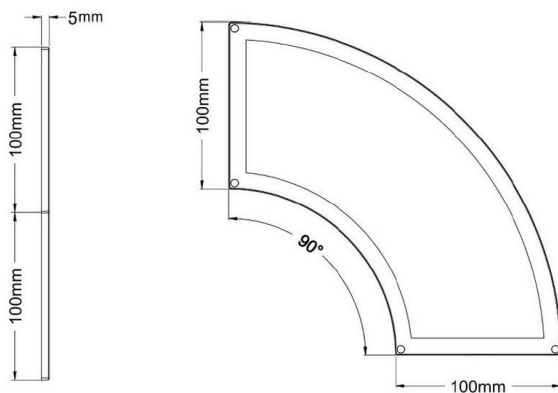

Attribute	Value
CRI:	80
Dimmbar:	Nein
Grösse:	100
LED - Gehäusefarbe:	weiß
Lichtfarbe:	warmweiß
Lichtfarbe in Kelvin:	3000
Lumen:	490
Schutzklasse:	IP40
Weight:	0.24 Kg

Additional Images

Accessories

Part No.	Name
107727	HEP Power Supply - 12V 12W - HEP for Flush Mount Box