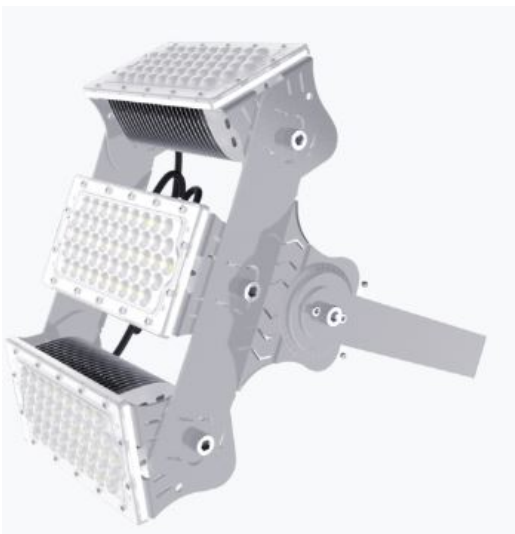

Synergy 21 LED Objekt/Stadion Strahler Hyperion 300W IP65 nw

kwh/1000h:	300,00
Lumens:	48000
Watt:	300,0
Nominal Service Life:	35000 Std.
Switching Cycles:	50000
Opt. Ambient Temperature.:	25 °C

Operating voltage: AC 90-305V, 50/60Hz
Watt: 300W (Also available with 180W on request.)
LED: 144pcs Lumileds
Power supply unit: MeanWell
Beam angle: Lens 60°, light heads variably adjustable (swivelling and tilting)
Beam angles of 10°, 30°, 90° or 120° also available on request.
Lenses can also be exchanged. Interchangeable lenses with 30°, 60°, 90° and 120° available
Lumen: 48,000lm
Efficiency: 160Lm/Watt
Light colour: 4000K
CRI: Ra>70
Dimmable: no (Dimmable models such as DALI or 0-10V on request)
Housing: Aluminium
Operating temperature: -40°C to +60°C
Protection class: IP65
Dimensions: 410*340*230mm

Energy efficiency class: A++
kWh/1000h: 300

The connection of electrical components and systems may only be carried out by qualified specialists!

Attributes

Attribute	Value
Abstrahlwinkel:	60
CRI:	>80
Dimmbar:	nein
Grösse:	410*340*230
LED - Gehäusefarbe:	silber
LED - Gehäusematerial:	Aluminium
Lichtfarbe:	neutralweiß
Lichtfarbe in Kelvin:	4000
Lumen:	48000
Schutzklasse:	IP65
Volt:	230
Weight:	6.7 Kg
Warranty:	60.00 Months

Additional Images

Accessories

Part No.	Name
148726	Synergy 21 - Waterproof connector 1:1
148727	Synergy 21 - Waterproof connector 1:2
148730	Synergy 21 - Waterproof connector box 3 ports
148729	Synergy 21 - Waterproof connector box 3 ports transparent
148728	Synergy 21 - Waterproof connector box 4 ports
147265	Netz Kabel 230V Schutzkontakt CEE7(Stecker)->Open End mit Adernendhülsen, 1,8m,Black

Part No.	Name
178595	Synergy 21 LED object/stadium spotlight Hyperion with lens 30°
178641	Synergy 21 LED object/stadium spotlight Hyperion with lens 60°
178642	Synergy 21 LED object/stadium spotlight Hyperion with 90° lens
178643	Synergy 21 LED object/stadium spotlight Hyperion with 120° lens