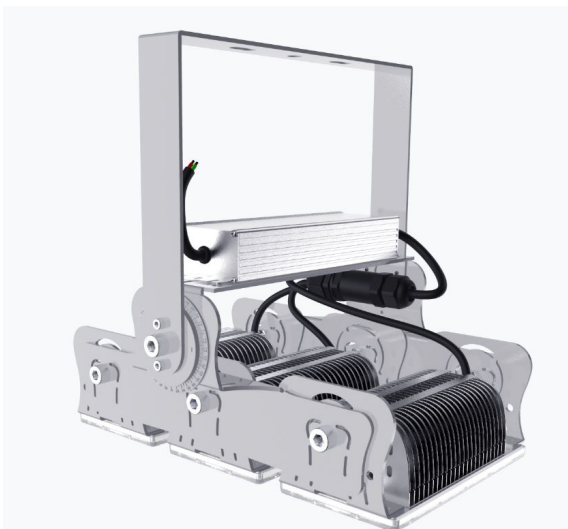

Synergy 21 LED Objekt/Stadion Strahler Hyperion 300W IP65 nw

kwh/1000h:	300,00
Lumens:	48000
Watt:	300,0
Nominal Service Life:	35000 Std.
Switching Cycles:	50000
Opt. Ambient Temperature.:	25 °C

Operating voltage: AC 90-305V, 50/60Hz
Watt: 300W (Also available with 180W on request.)
LED: 144pcs Lumileds
Power supply unit: MeanWell
Beam angle: Lens 60°, light heads variably adjustable (swivelling and tilting)
Beam angles of 10°, 30°, 90° or 120° also available on request.
Lenses can also be exchanged. Interchangeable lenses with 30°, 60°, 90° and 120° available
Lumen: 48,000lm
Efficiency: 160Lm/Watt
Light colour: 4000K
CRI: Ra>70
Dimmable: no (Dimmable models such as DALI or 0-10V on request)
Housing: Aluminium
Operating temperature: -40°C to +60°C
Protection class: IP65
Dimensions: 410*340*230mm

Energy efficiency class: A++
kWh/1000h: 300

The connection of electrical components and systems may only be carried out by qualified specialists!

Attributes

Attribute	Value
Abstrahlwinkel:	60
CRI:	>80
Dimmbar:	nein
Grösse:	410*340*230
LED - Gehäusefarbe:	silber
LED - Gehäusematerial:	Aluminium
Lichtfarbe:	neutralweiß
Lichtfarbe in Kelvin:	4000
Lumen:	48000
Schutzklasse:	IP65
Volt:	230
Weight:	6.7 Kg
Warranty:	60.00 Months

Additional Images

Accessories

Part No.	Name
148726	Synergy 21 - Waterproof connector 1:1
148727	Synergy 21 - Waterproof connector 1:2
148730	Synergy 21 - Waterproof connector box 3 ports
148729	Synergy 21 - Waterproof connector box 3 ports transparent
148728	Synergy 21 - Waterproof connector box 4 ports
147265	Netz Kabel 230V Schutzkontakt CEE7(Stecker)->Open End mit Adernendhülsen, 1,8m,Black

Part No.	Name
178595	Synergy 21 LED object/stadium spotlight Hyperion with lens 30°
178641	Synergy 21 LED object/stadium spotlight Hyperion with lens 60°
178642	Synergy 21 LED object/stadium spotlight Hyperion with 90° lens
178643	Synergy 21 LED object/stadium spotlight Hyperion with 120° lens