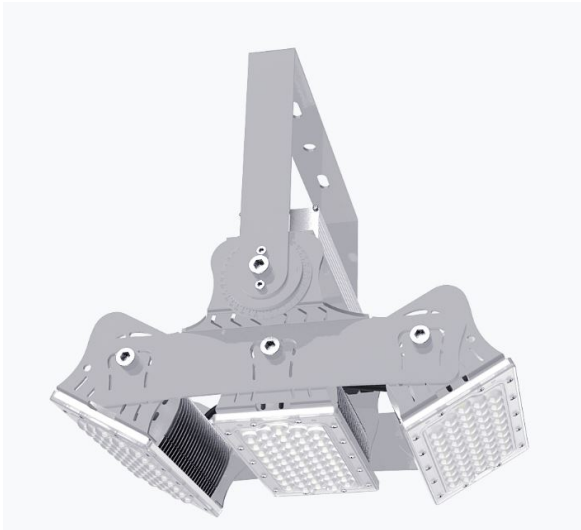

Synergy 21 LED Objekt/Stadion Strahler Hyperion 300W IP65 nw

kwh/1000h:	300,00
Lumens:	48000
Watt:	300,0
Nominal Service Life:	35000 Std.
Switching Cycles:	50000
Opt. Ambient Temperature.:	25 °C

Operating voltage: AC 90-305V, 50/60Hz
Watt: 300W (Also available with 180W on request.)
LED: 144pcs Lumileds
Power supply unit: MeanWell
Beam angle: Lens 60°, light heads variably adjustable (swivelling and tilting)
Beam angles of 10°, 30°, 90° or 120° also available on request.
Lenses can also be exchanged. Interchangeable lenses with 30°, 60°, 90° and 120° available
Lumen: 48,000lm
Efficiency: 160Lm/Watt
Light colour: 4000K
CRI: Ra>70
Dimmable: no (Dimmable models such as DALI or 0-10V on request)
Housing: Aluminium
Operating temperature: -40°C to +60°C
Protection class: IP65
Dimensions: 410*340*230mm

Energy efficiency class: A++
kWh/1000h: 300

The connection of electrical components and systems may only be carried out by qualified specialists!

Attributes

Attribute	Value
Abstrahlwinkel:	60
CRI:	>80
Dimmbar:	nein
Grösse:	410*340*230
LED - Gehäusefarbe:	silber
LED - Gehäusematerial:	Aluminium
Lichtfarbe:	neutralweiß
Lichtfarbe in Kelvin:	4000
Lumen:	48000
Schutzklasse:	IP65
Volt:	230
Weight:	6.7 Kg
Warranty:	60.00 Months

Additional Images

Accessories

Part No.	Name
148726	Synergy 21 - Waterproof connector 1:1
148727	Synergy 21 - Waterproof connector 1:2
148730	Synergy 21 - Waterproof connector box 3 ports
148729	Synergy 21 - Waterproof connector box 3 ports transparent
148728	Synergy 21 - Waterproof connector box 4 ports
147265	Netz Kabel 230V Schutzkontakt CEE7(Stecker)->Open End mit Adernendhülsen, 1,8m,Black

Part No.	Name
178595	Synergy 21 LED object/stadium spotlight Hyperion with lens 30°
178641	Synergy 21 LED object/stadium spotlight Hyperion with lens 60°
178642	Synergy 21 LED object/stadium spotlight Hyperion with 90° lens
178643	Synergy 21 LED object/stadium spotlight Hyperion with 120° lens