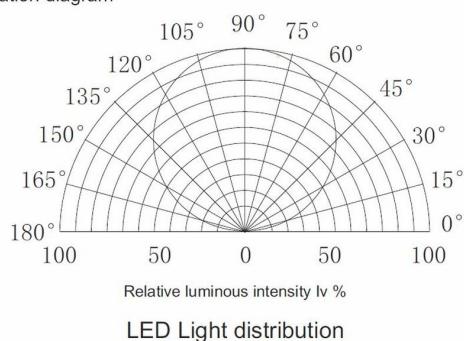

Colour selection between 3000-7000K possible with controller

ww: 3000K  $\pm$ 250, cw: 6500K  $\pm$ 250

5 metres, (5000\*10\*3mm)

24 Volt, common positive pole, 96 Watt total

6000Lm

600 high power 3528 SMD LED, double LED, with ww+cw on one chip

Only split the strip when no current is present.

Energy efficiency class: A

kWh/1000h: 96

Please note that LED strips must also be cooled.

Make sure that the LED strip does not exceed an operating temperature of 40°C, otherwise the service life cannot be guaranteed.

## Attributes

Attribute	Value
Abstrahlwinkel:	120
Ampere:	4
CC oder CV:	CV
CRI:	>80
Dimmbar:	abhängig vom Netzteil
Länge:	5
LED Strip Klebeband:	ja
LED Strip Breite:	10
LED Strip Höhe:	30
LED Strip kürzbar:	50
LED Strip Länge:	5000
Lichtfabe in Kelvin:	3000-7000
Lichtfarbe:	dual weiß, CCT
Lichtfarbe in Kelvin:	3000-7000
Lichtfarbe Name:	dual weiß, CCT
Lumen:	6000
Schutzklasse:	IP20
Volt:	24
Weight:	0.15 Kg
Warranty:	24.00 Months

## Additional Images

Radiation diagram