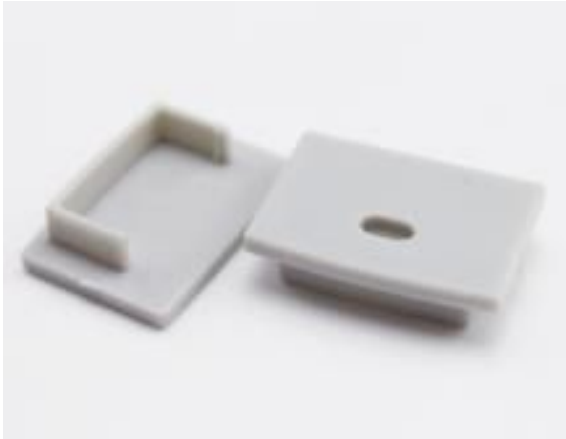

Synergy 21 LED U-profile with ALU044-PC end cap

End cap, 1 pair, one with hole, one without