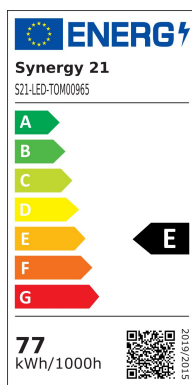

Synergy 21 LED SMD Power LED Chip 70W cool white

kwh/1000h:	77,00
Lumens:	7100
Watt:	70,0
Nominal Service Life:	35000 Std.
Switching Cycles:	50000
Opt. Ambient Temperature.:	25 °C

Power LED
70 watt cool white 6000-6500K
26-30V, 2450mA (7*10)
7100-7200LM

Energy efficiency class: A+
kWh/1000h: 77

Attributes

Attribute	Value
Ampere:	2.45
Lichtfarbe:	kaltweiß
Lichtfarbe in Kelvin:	6000-6500
Lumen:	7100-7200
Weight:	0.1 Kg
Warranty:	60.00 Months

Accessories

Part No.	Name
99806	Synergy 21 Power supply - CC Driver ALL1087 70-100W