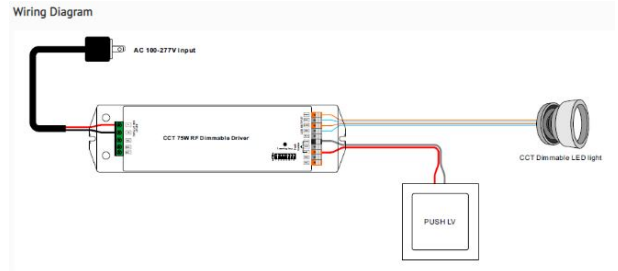

Accessories

Part No.	Name
116369	Synergy 21 LED Controller EOS 05 Wanddimmer dual weiß (CCT)
126643	Synergy 21 LED Controller EOS 05 Handsender dual 2 dual weiß (CCT)
123041	Synergy 21 LED Controller EOS 05 WLAN Controller Master Router
147265	Netzkabel 230V Schutzkontakt CEE7(Stecker)->Open End mit Adernendhülsen, 1,8m,Black