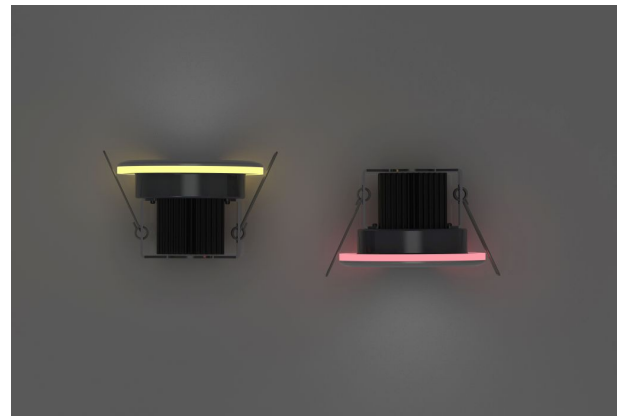

Abstrahlwinkel:	60
Ampere:	0,3
Betriebstemperatur:	-10° ~ +40°C
CC oder CV:	CV
CRI:	>80
Dimmbar:	ja
Grösse:	90*90*60
LED - Gehäusefarbe:	schwarz
Lichtfarbe:	RGB-WW
Lichtfarbe in Kelvin:	2800-6500
Lumen:	1220
Schutzklasse:	IP20
Volt:	24
Weight:	0.465 Kg
Warranty:	60.00 Months

Additional Images