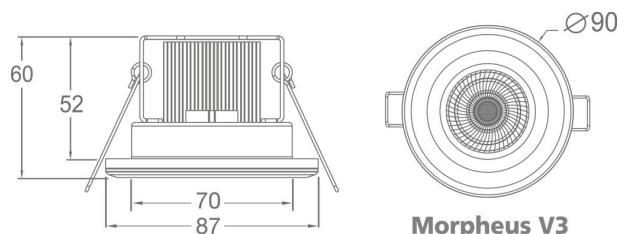

BEZELS

Accessories

Part No.	Name
168127	Synergy 21 LED Morpheus add. V3 add. lens
135731	Synergy 21 LED Controller 3653 LED RGB-WW (RGB-CCT) Master Set
102189	PortaLuce® Lightcontroller N°3458 Distributor
151666	Synergy 21 LED Controller EOS 05 5-channel controller RGB-WW (RGB-CCT)
149147	Synergy 21 LED Controller RGB-WW (RGB-CCT) DC12/24V *Milight/Miboxer*
137217	Synergy 21 LED to screw terminal KEFA (Phoenix® compatible) connector 6 F
221232	Synergy 21 LED controller 3in1 (RGB/RGBW/RGB+CCT) zigbee3.0/2.4G *Milight/Miboxer*
233331	Synergy 21 LED Controller 3in1 (RGB/RGBW/RGB+CCT) 2,4GHz*Milight/Miboxer*
233345	Synergy 21 LED Controller 3in1 (RGB/RGBW/RGB+CCT) WLAN + 2,4G*Milight/Miboxer*
236056	Synergy 21 LED Fernbedienung dual white (CCT) 3 Zonen *Milight/Miboxer*
147981	Synergy 21 LED remote RGB-WW (RGB-CCT) 8 zones *Milight/Miboxer*
151666	Synergy 21 LED Controller EOS 05 5-channel controller RGB-WW (RGB-CCT)
151667	Synergy 21 LED Controller EOS 05 5-channel hand-held transmitter 4 zones RGB-WW (RGB-CCT)
232621	Synergy 21 LED Controller EOS 05 5-Kanal Wandtaster RGB-WW (RGB-CCT)