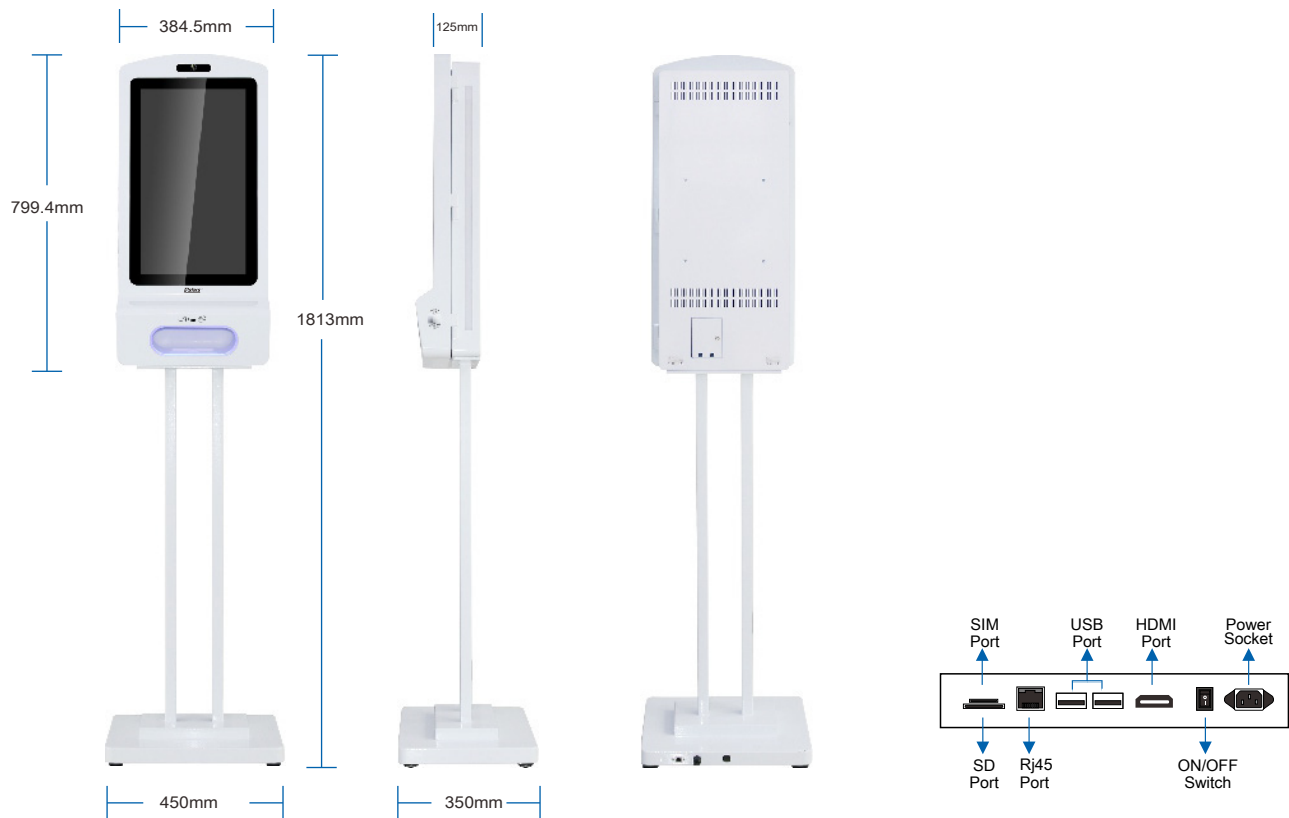

ALL-WD21SAN/A70-STAND

Specifications

PANEL	Panel Model	21.5inch TFT LED	HDMI DISPLAY	Output Mode	HDMI 480P
	Max Resolution	1920x1080		HDMI 576P	
	Aspect Ratio	16:09		HDMI 720P 50Hz	HDMI 720P 60Hz
	Pixel Pitch	0.24825x0.24825		HDMI 1080I 50Hz	HDMI 1080I 60Hz
	Viewing Angle	89/89/89/89		HDMI 1080P 24Hz	HDMI 1080P 50Hz
	Contrast Ratio	3000:1		HDMI 1080P 60Hz	
	Brightness	500cd/m²			
	Response Time	18ms			
	Display Area (mm)	476.64x268.11mm			
	Panel Size(mm)	495.6x292.2x8.6mm			
	Screen Weight	1.67Kg			
	Lamp Type	WLED			
INTERNAL MEDIA PLAYER	CPU	Quad-core ARM Cortex-A17, 1.8GHz	ON-SCREEN DISPLAY LANGUAGES	English, French, German, Italian, Polish, Russian, Simplified Chinese, Spanish, Turkish, Arabic, Japanese, Traditional Chinese etc.	
	GPU	ARM Mali-T764	DISPLAY MODE	Portrait & Landscape	
	RAM	2/4GB DDR3	TOUCH	PCAP Touch (optional)	
	ROM	8/16 GB Flash	POWER	Mains Power Consumption	AC 100-240V, 50-60 Hz
	OS	Android 7.1			30W
CONNECTOR	USB 2.0	X2	DIMENSION & WEIGHT	Machine Size	799.4x171.2x384.5mm/450x350x1018(stand)
	HDMI (Output)	X1		Machine Weight	38kg
	SD	X1		Carton Size	940x320x620mm/1100x490x630(stand)
	Rj45	X1		Carton Weight	50KG
	3G SIM (Optional)	X1	OTHER	Regulatory Approvals	CE, FCC, ROHS
CONNECTIVITY	WiFi	Built-in WiFi 802.11B/G/N		Warranty	2 years warranty
FILE SUPPORT	Video	H.264, MKV, WMV9, MPEG 1/2/4, HD Divx, Xvid, RM/RMVB;	ACCESSORIES	Included	Power supply, Tools and Screws
	Image	BMP/PNG/GIF/JPEG			
	Audio	MP3,WMA,WAV,EAAC+, MP2 dec, Vorbis (Ogg), AC3, FLAC, APE, BSAC			
	Scrolling Text	txt