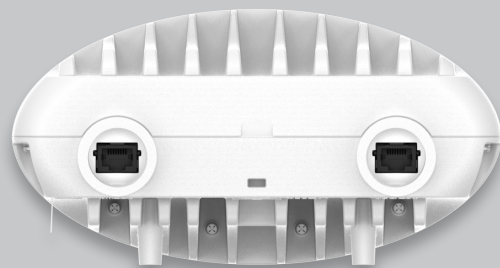

XE3-4TN Wi-Fi 6 Outdoor Access Point

Front View
without Antenna

Top View

Bottom

Front View
with Antenna

Side View

Back Panel

XE3-4TN Wi-Fi 6 Outdoor Access Point