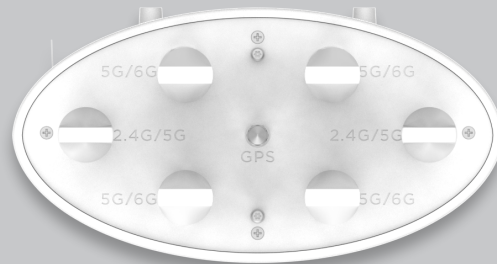

XE3-4TN Wi-Fi 6 Outdoor Access Point

Top View

Side View