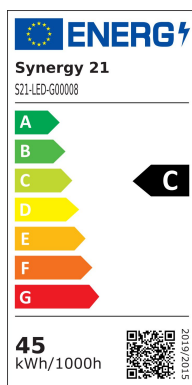

## Synergy 21 LED HID Corn Retrofit E40 360° 45W nw

kwh/1000h:	45,00
Lumens:	6750
Watt:	45,0
Nominal Service Life:	35000 Std.
Switching Cycles:	50000
Opt. Ambient Temperature.:	25 °C

E40 threaded base (E27 available on request)  
Replacement for 200W HPS / MHL

LED: 208\*SMD2835 (Samsung)  
Colour: neutral white, other light colours are available on request.  
Kelvin: 4000K  
CRI: >80  
Beam angle: 360° and base rotatable by 350  
Wattage (W): 45  
Lumen (Lm): 6750  
Cover: milky  
Dimmable: no  
Voltage (V): 100-277VAC, 50/60Hz  
Diameter: 85 mm  
Total length: 253 mm  
Protection class: IP64  
Operating temperature: -40°~+60°C

Energy efficiency class: A+  
kWh/1000h: 45

### Attributes

Attribute	Value
Abstrahlwinkel:	180
CRI:	>80
Dimmbar:	nein
Lichtfarbe:	neutralweiss
Lichtfarbe in Kelvin:	4500
Lumen:	6750
Schutzklasse:	IP64
Sockel:	E40
Weight:	0.73 Kg
Warranty:	60.00 Months