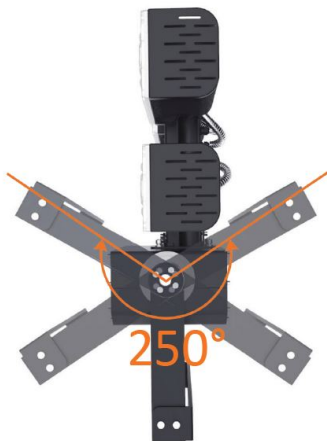

Synergy 21 LED object/stadium spotlight 960W IP66 cw

kwh/1000h:	960,00
Lumens:	158400
Watt:	960,0
Nominal Service Life:	35000 Std.
Switching Cycles:	50000
Opt. Ambient Temperature.:	25 °C

Operating voltage: AC 90-305V, 50/60Hz
 LED: 496 LED Philips Lumileds 165lm/Watt
 Power supply unit: MeanWell
 Beam angle: Lens 90°, light heads variably adjustable (swivelling and tilting)
 Beam angles with 10°, 30° or 60° also available on request.
 Lumen: 158,400lm
 Efficiency: 165Lm/Watt
 Light colour: 5000K ±150
 CRI: Ra>70
 Dimmable: no (Dimmable models such as DALI or 0-10V on request)
 Housing: Aluminium
 Operating temperature: -40°C to +60°C
 Protection class: IP66
 Dimensions: 846*202*579mm

Energy efficiency class: A++
 kWh/1000h: 960

The connection of electrical components and systems may only be carried out by only be carried out by qualified specialists!

Attributes

Attribute	Value
Abstrahlwinkel:	90
CRI:	>80
Dimmbar:	nein
Grösse:	846*202*579
LED - Gehäusefarbe:	schwarz
LED - Gehäusematerial:	Aluminium
Lichtfarbe:	kaltweiß
Lichtfarbe in Kelvin:	5000
Lumen:	158400
Schutzklasse:	IP66
Volt:	230
Weight:	24.8 Kg
Warranty:	60.00 Months

Additional Images

Accessories

Part No.	Name
148726	Synergy 21 - Waterproof connector 1:1
148727	Synergy 21 - Waterproof connector 1:2
148730	Synergy 21 - Waterproof connector box 3 ports
148729	Synergy 21 - Waterproof connector box 3 ports transparent
148728	Synergy 21 - Waterproof connector box 4 ports
147265	Netzkabel 230V Schutzkontakt CEE7(Stecker)->Open End mit Adernendhülsen, 1,8m,Black