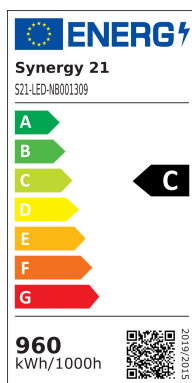

Synergy 21 LED object/stadium spotlight 960W IP66 cw

kwh/1000h:	960,00
Lumens:	158400
Watt:	960,0
Nominal Service Life:	35000 Std.
Switching Cycles:	50000
Opt. Ambient Temperature.:	25 °C

Operating voltage: AC 90-305V, 50/60Hz
 LED: 496 LED Philips Lumileds 165lm/Watt
 Power supply unit: MeanWell
 Beam angle: Lens 90°, light heads variably adjustable (swivelling and tilting)
 Beam angles with 10°, 30° or 60° also available on request.
 Lumen: 158,400lm
 Efficiency: 165Lm/Watt
 Light colour: 5000K ±150
 CRI: Ra>70
 Dimmable: no (Dimmable models such as DALI or 0-10V on request)
 Housing: Aluminium
 Operating temperature: -40°C to +60°C
 Protection class: IP66
 Dimensions: 846*202*579mm

Energy efficiency class: A++
 kWh/1000h: 960

The connection of electrical components and systems may only be carried out by only be carried out by qualified specialists!

Attributes

Attribute	Value
Abstrahlwinkel:	90
CRI:	>80
Dimmbar:	nein
Grösse:	846*202*579
LED - Gehäusefarbe:	schwarz
LED - Gehäusematerial:	Aluminium
Lichtfarbe:	kaltweiß
Lichtfarbe in Kelvin:	5000
Lumen:	158400
Schutzklasse:	IP66
Volt:	230
Weight:	24.8 Kg
Warranty:	60.00 Months