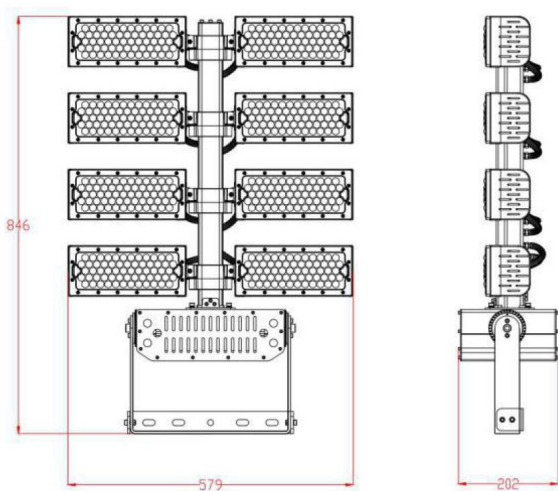

Attribute	Value
Abstrahlwinkel:	90
CRI:	>80
Dimmbar:	nein
Grösse:	846*202*579
LED - Gehäusefarbe:	schwarz
LED - Gehäusematerial:	Aluminium
Lichtfarbe:	kaltweiß
Lichtfarbe in Kelvin:	5000
Lumen:	158400
Schutzklasse:	IP66
Volt:	230
Weight:	24.8 Kg
Warranty:	60.00 Months

Additional Images