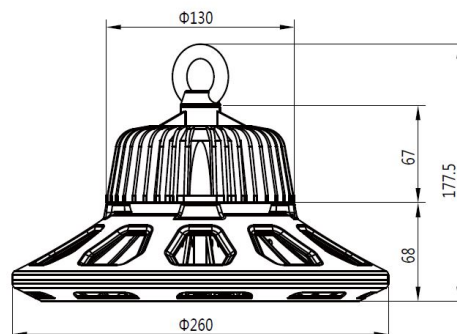

Product Description

1. 1, Compact and fasion design .Light weighted : 4.80kg
2. 2, Philips 3030 LED as light source , CR>80Ra
3. 3, MEAN WELL HBG Series power supply . PF>0.95
4. 4, High lumen efficiency : 135lm/w
5. 5, 5 years warranty .

Performance Summary

Input Power: 80W, 100W, 150W, 200W, 230W
CRI: >70Ra/80Ra
CCT: 3000k-6500K
Input Voltage:90-305Vac
Limited Warranty :5 years' warranty
High Efficacy Lifetime: 50000hours
Dimming:Non-dimmable & 1-10V Dimmable
Working Temperature : - 20°C – +45 °C(Amb)

Accessories

Part No.	Name
139691	Synergy 21 LED Spot Pendelleuchte UFO zub. Radar Kit M
142946	Synergy 21 LED spot pendant light UFO add. Wall bracket for UFO size M bracket long
142945	Synergy 21 LED spot pendant light UFO add. Wall bracket for UFO size M bracket short
144401	Synergy 21 LED Spot Pendelleuchte UFO zub. Ballschutzkorb M
148950	Synergy 21 LED Spot Pendelleuchte UFO zub. Lampenschirm M
148726	Synergy 21 - Waterproof connector 1:1