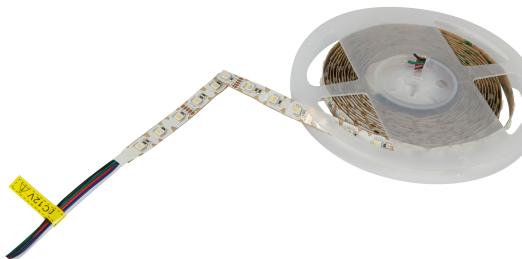

Attribute	Value
Ampere:	3.80
CC oder CV:	CV
Dimmbar:	abhängig vom Netzteil
Länge:	5
LED Strip Klebeband:	ja
LED Strip Breite:	12
LED Strip Höhe:	2.20
LED Strip kürzbar:	100
LED Strip Länge:	5000
Lichtfarbe:	RGB-W
Lichtfarbe Name:	RGB-W
Schutzklasse:	IP20
Volt:	24
Weight:	0.2 Kg
Warranty:	24.00 Months

Additional Images