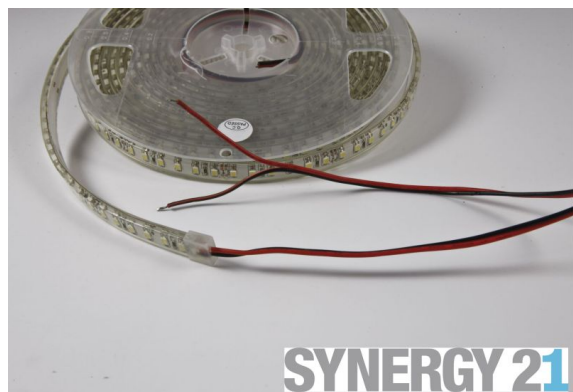

Synergy 21 LED Flex Strip 60 WW DC12V 24W IP68

kwh/1000h:	27,00
Lumens:	1600
Watt:	24,0
Nominal Service Life:	35000 Std.
Switching Cycles:	50000
Opt. Ambient Temperature.:	25 °C

LED Flex Strip warm white, IP68, white PCB
DC12V, max. 2A, 24W \pm 10%,
Light colour: 3000K \pm 150 warm white
Brightness: 1600lm
300Leds, 120°, 3528SMD
Beam angle: 120°
Length: 5000*10*5mm,
IP68, filled tube
Can be shortened:all 3 LEDs
Open cable end
Suitable up to -25°C!

Strip can be shortened at marking points with sharp scissors.
!Attention! Strip must first be checked for functionality.
Only split the strip when no current is present.

Our 3M adhesive tape adheres well, but should only be used as a mounting aid.
There are a variety of mounting options, such as clips, permanent mounting adhesive, cable ties, etc.

Attributes

Attribute	Value
Abstrahlwinkel:	120
Ampere:	2
Betriebstemperatur:	bis -25
CC oder CV:	CV
CRI:	>80
Dimmbar:	abhängig vom Netzteil
Länge:	5
LED Strip Klebeband:	ja
LED Strip Breite:	10
LED Strip Höhe:	5
LED Strip Klebeband:	ja
LED Strip kürzbar:	50
LED Strip Länge:	5000
Lichtfabe in Kelvin:	3000
Lichtfarbe:	warmweiß
Lichtfarbe in Kelvin:	3000
Lichtfarbe Name:	warmweiß
Lumen:	1600
Schutzklasse:	IP68
Volt:	12
Weight:	0.2 Kg
Warranty:	60.00 Months

Additional Images

Accessories

Part No.	Name
81069	Synergy 21 LED zub Hollow Socket with Screw Terminals
81068	Synergy 21 LED zub wooden plug with screw terminals
81741	Synergy 21 LED Flex Strip add. Silicone mounting clip 10 pack
78198	Synergy 21 Netzteil - 12V 30W IP67
148726	Synergy 21 - Waterproof connector 1:1
148727	Synergy 21 - Waterproof connector 1:2
148730	Synergy 21 - Waterproof connector box 3 ports
148729	Synergy 21 - Waterproof connector box 3 ports transparent
148728	Synergy 21 - Waterproof connector box 4 ports
139522	Mean Well power supply - 12V 120W IP67