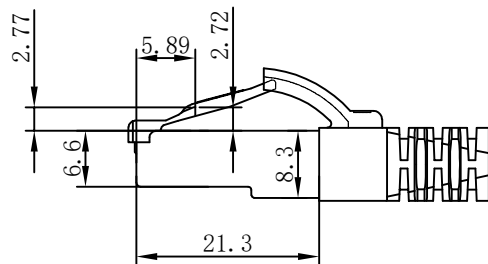

CAT.6 S/FTP LSZH 250MHz ISO/IEC 11801 & EN50173-1 & ANSI/TIA-568-C.2 www.Synergy21.de **CE**

PIN OUT

MATERIAL LIST

⑥	LABEL	NO DRY GLUE LABEL	1	
⑤	MINI TIE	PE MINI TIE (POSSESS METAL) COLOUR SEE THE CHART	2	
④	POLYETHYLENE BAG	SYNERGY 21 SLIP PE BAG	1	
③	CABLE	CAT.6 S/FTP 27AWG(BC*1P+AL-FOIL)*4+Braid (AL-MG) JACKET:LSZH OD:5.8±0.2mm COLOUR SEE THE CHART	1	
②	Over mold	80A PVC, COLOR:SEE THE CHART	2	
①	Plug	RJ45 8P8C'S SHIELED , THE SHELL PLATED NICKEL , PIN GOLD PLATED 3u" RED/TRANSPARENT	2	
NO.	PARTS NAME	SPECIFICATION STANDARD	QT' Y	REMARK

NOTE:

- ELECTRICAL TEST:
 - 100% OPEN SHORT, MISS WIRE TEST
 - INSULATION RESISTANCE:DC 300V 10M Ohm;
 - CONTACTOR RESISTANCE:1 OHM per meter
- FLUKE TEST LIMIT:ISO11801 Channel Class E
- Operating temperature:-20°C~+75°C
- ROHS 3.0 AND REACH compliant
- Support PoE/PoE+/PoE++
- Packing:Synergy21 PE Bag+Label
- Minimum of the bending radius is 60mm
- Flame retardant (IEC60332-1-2)
Low smoke(IEC 61034)
Halogen free(IEC 60754-2)

Hasia		change "ROSH 2.0" to "ROSH 3.0"	2022-02-25	A7	SYNERGY 21					
		Add IEC60332-1-2	2021-01-23	A6						
		Increase the minimum bend radius	2018-11-30	A5						
		Change Moulding	2018-05-29	A4						
		CHANGE PACKING AND BOX MARK	2018-03-12	A3	CUSTOMER NO.		ITEM NO.	SEE THE CHART		
		ADD POE Information	2017-02-06	A2	PRODUCT NAME	CAT. 6 S/FTP PATCH CORD LSZH	manufacture country:	CHINA	UNIT	MM
BY	CHK	REVISION RECORD MODIFICATIONS	DATE	REV.	DRAWNBY	CHECKBY	APPOBY	DATE		
					SYNERGY 21	SYNERGY 21	SYNERGY 21	2015-01-20		