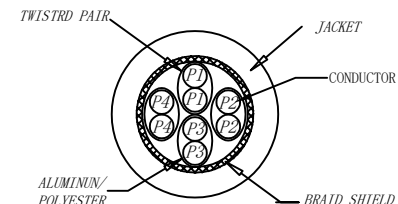

CAT.6 S/FTP LSZH 250MHz ISO/IEC 11801 & EN50173-1 & ANSI/TIA-568-C.2 www.Synergy21.de **CE**

PIN OUT

MATERIAL LIST

⑥	LABEL	NO DRY GLUE LABEL	1	
⑤	MINI TIE	PE MINI TIE (POSSESS METAL) COLOUR SEE THE CHART	2	
④	POLYETHYLENE BAG	SYNERGY 21 SLIP PE BAG	1	
③	CABLE	CAT.6 S/FTP 27AWG(BC*1P+AL-FOIL)*4+Braid (AL-MG) JACKET:LSZH OD:5.8±0.2mm COLOUR SEE THE CHART	1	
②	Over mold	80A PVC, COLOR:SEE THE CHART	2	
①	Plug	RJ45 8P8C'S SHIELED , THE SHELL PLATED NICKEL , PIN GOLD PLATED 3u" RED/TRANSPARENT	2	
NO.	PARTS NAME	SPECIFICATION STANDARD	QT' Y	REMARK

NOTE:

- ELECTRICAL TEST:
 - 100% OPEN SHORT, MISS WIRE TEST
 - INSULATION RESISTANCE:DC 300V 10M Ohm;
 - CONTACTOR RESISTANCE:1 OHM per meter
- FLUKE TEST LIMIT:ISO11801 Channel Class E
- Operating temperature:-20°C~+75°C
- ROHS 3.0 AND REACH compliant
- Support PoE/PoE+/PoE++
- Packing:Synergy21 PE Bag+Label
- Minimum of the bending radius is 60mm
- Flame retardant (IEC60332-1-2)
Low smoke(IEC 61034)
Halogen free(IEC 60754-2)

Hasia		change "ROSH 2.0" to "ROSH 3.0"	2022-02-25	A7	SYNERGY 21					
		Add IEC60332-1-2	2021-01-23	A6						
		Increase the minimum bend radius	2018-11-30	A5						
		Change Moulding	2018-05-29	A4						
		CHANGE PACKING AND BOX MARK	2018-03-12	A3	CUSTOMER NO.		ITEM NO.	SEE THE CHART		
		ADD POE Information	2017-02-06	A2	PRODUCT NAME	CAT. 6 S/FTP PATCH CORD LSZH	manufacture country:	CHINA	UNIT	MM
BY	CHK	REVISION RECORD MODIFICATIONS	DATE	REV.	DRAWNBY	CHECKBY	APPOBY	DATE		
					SYNERGY 21	SYNERGY 21	SYNERGY 21	2015-01-20		

					SYNERGY 21					
					CUSTOMER NO.		ITEM NO.	SEE THE CHART		
					PRODUCT NAME	CAT. 6 S/FTP PATCH CORD	manufacture country:	CHINA	UNIT	MM
		NEW	2015-01-20	A	DRAWNBY	CHECKBY	APPOBY	DATE		
BY	CHK	REVISION RECORD MODIFICATIONS	DATE	REV.	SYNERGY 21	SYNERGY 21	SYNERGY 21	2015-01-20		