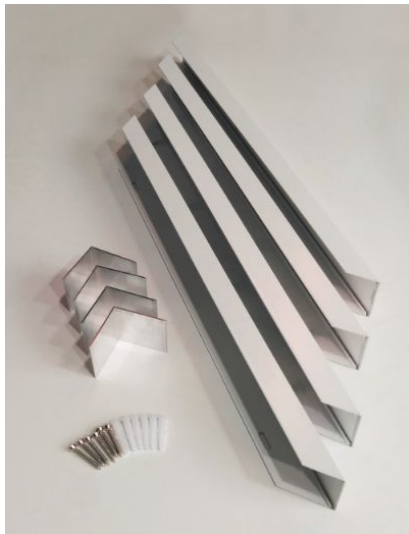

## Synergy 21 LED light panel for surface mounting frame 300\*1200 white \*without screws\*

Suitable for 298\*1198mm panels  
Frame colour: RAL9016  
height 5,3cm

### Additional Images