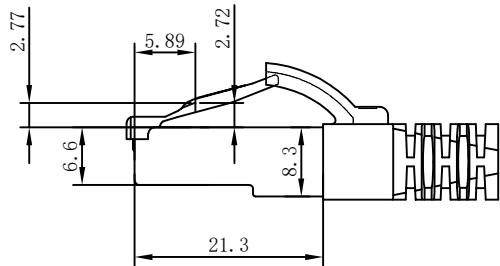

CAT. 6A S/FTP 27AWG LSZH 500MHz ISO/IEC 11801 Class Ea Channel Link 100% tested & EN 50173-1 & ANSI/TIA-568-C.2 www.Synergy21.de **CE**

①

MATERIAL LIST:

③	OVER MOLD	PVC 75A	8PCS	
②	PLUG	RJ45 8P8C Shielded Plug, Pin Gold Plated 3u", Shell Nickel Plating , Transparent Blue	2PCS	
①	CABLE	S/FTP CAT. 6A 27AWG (BC+AL-FOIL)*4PAIR+Braid(AL-MG) +JACKET:LSZH OD:5.8±0.2MM	1PCS	
NO.	PARTS NAME	SPECIFICATION STANDARD	QT' Y	REMARK

NOTE:

- ELECTRICAL TEST:
 - 100% OPEN SHORT, MISS WIRE TEST
 - INSULATION RESISTANCE:DC 300V 10M Ohm;
 - CONTACTOR RESISTANCE:1 OHM per meter
- FLUKE TEST LIMIT:ISO11801 Channel Class Ea
- Operating temperature:-20°C ~ + 75°C
- ROHS 3.0 & REACH COMPLIANT
- Support PoE/PoE+/PoE++
- Packing:Synergy21 PE Bag+Label
- Minimum of the bending radius is 60mm
- Flame retardant (IEC60332-1-2)
 - Low smoke(IEC 61034)
 - Halogen free(IEC 60754-2)