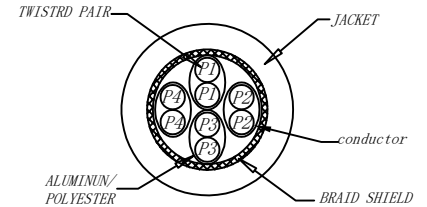

CAT. 6A S/FTP 27AWG LSZH 500MHz ISO/IEC 11801 Class Ea Channel Link 100% tested & EN 50173-1 & ANSI/TIA-568-C.2 www.Synergy21.de **CE**

①

MATERIAL LIST:

③	OVER MOLD	PVC 75A	8PCS	
②	PLUG	RJ45 8P8C Shielded Plug, Pin Gold Plated 3u", Shell Nickel Plating , Transparent Blue	2PCS	
①	CABLE	S/FTP CAT. 6A 27AWG (BC+AL-FOIL)*4PAIR+Braid(AL-MG) +JACKET:LSZH OD:5.8±0.2MM	1PCS	
NO.	PARTS NAME	SPECIFICATION STANDARD	QT' Y	REMARK

NOTE:

- ELECTRICAL TEST:
 - 100% OPEN SHORT, MISS WIRE TEST
 - INSULATION RESISTANCE:DC 300V 10M Ohm;
 - CONTACTOR RESISTANCE:1 OHM per meter
- FLUKE TEST LIMIT:ISO11801 Channel Class Ea
- Operating temperature:-20°C ~ + 75°C
- ROHS 3.0 & REACH COMPLIANT
- Support PoE/PoE+/PoE++
- Packing:Synergy21 PE Bag+Label
- Minimum of the bending radius is 60mm
- Flame retardant (IEC60332-1-2)
 - Low smoke(IEC 61034)
 - Halogen free(IEC 60754-2)