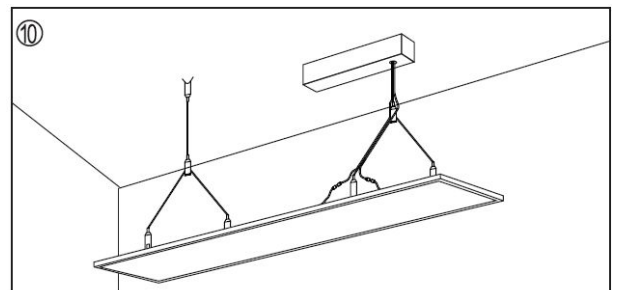

Synergy 21 LED light panel 300*1200 Up& Down add. Mounting kit V2+V3

Mounting kit for the Up& Down LED Panel Light
LxWxH: 25x7x4.5cm
Cable length: 150cm

Additional Images

Accessories

Part No.	Name
126765	Synergy 21 LED light panel add mounting kit pendant set II
92795	Synergy 21 LED light panel add mounting kit S-angle for V1+V2 panel
90892	Synergy 21 LED light panel add mounting kit cylinder for V1+V2 panel silver
104642	Synergy 21 Power supply - CC Driver 500~1400mA ~60W Mean Well dali dimm
131690	Synergy 21 LED light panel 300*1200 Up& Down or Pontos transparent cable for power supply unit
120373	Wago Serie 221 - 2*4mm (100 Stück)
120374	Wago Serie 221 - 3*4mm (50 Stück)
120375	Wago Serie 221 - 5*4mm (25 Stück)
134899	Synergy 21 Netzteil - Einschaltstrombegrenzer OSRAM