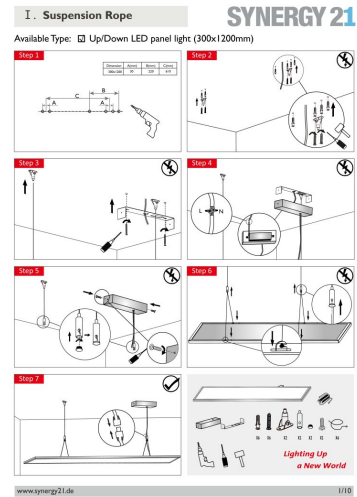

Synergy 21 LED light panel 300*1200 Up& Down add. Mounting kit V2+V3

Mounting kit for the Up& Down LED Panel Light
LxWxH: 25x7x4.5cm
Cable length: 150cm

Additional Images

Accessories

Part No.	Name
126765	Synergy 21 LED light panel add mounting kit pendant set II
92795	Synergy 21 LED light panel add mounting kit S-angle for V1+V2 panel
90892	Synergy 21 LED light panel add mounting kit cylinder for V1+V2 panel silver
104642	Synergy 21 Power supply - CC Driver 500~1400mA ~60W Mean Well dali dimm
131690	Synergy 21 LED light panel 300*1200 Up& Down or Pontos transparent cable for power supply unit
120373	Wago Serie 221 - 2*4mm (100 Stück)
120374	Wago Serie 221 - 3*4mm (50 Stück)
120375	Wago Serie 221 - 5*4mm (25 Stück)
134899	Synergy 21 Netzteil - Einschaltstrombegrenzer OSRAM