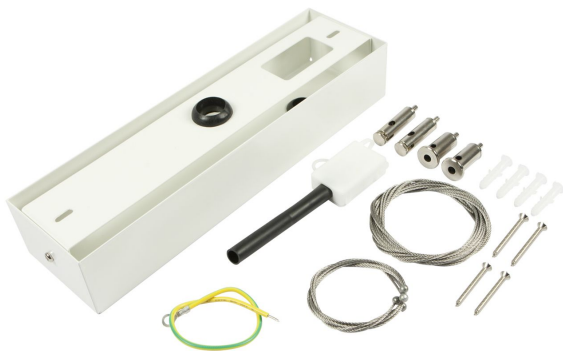

Synergy 21 LED light panel 300*1200 Up& Down add. Mounting kit V2+V3

Mounting kit for the Up& Down LED Panel Light
LxWxH: 25x7x4.5cm
Cable length: 150cm

Additional Images

Accessories

Part No.	Name
126765	Synergy 21 LED light panel add mounting kit pendant set II
92795	Synergy 21 LED light panel add mounting kit S-angle for V1+V2 panel
90892	Synergy 21 LED light panel add mounting kit cylinder for V1+V2 panel silver
104642	Synergy 21 Power supply - CC Driver 500~1400mA ~60W Mean Well dali dimm
131690	Synergy 21 LED light panel 300*1200 Up& Down or Pontos transparent cable for power supply unit
120373	Wago Serie 221 - 2*4mm (100 Stück)
120374	Wago Serie 221 - 3*4mm (50 Stück)
120375	Wago Serie 221 - 5*4mm (25 Stück)
134899	Synergy 21 Netzteil - Einschaltstrombegrenzer OSRAM