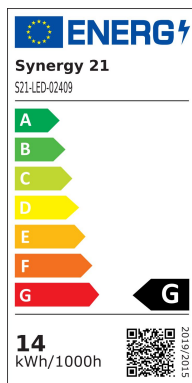

## Synergy 21 LED Christmas light chain Christmas tree

kwh/1000h:	14,40
Lumens:	700
Watt:	14,4
Nominal Service Life:	25000 Std.
Switching Cycles:	10000
Opt. Ambient Temperature.:	25 °C

7.5 metre long Christmas light chain with 960 LEDs  
3 metre power cable with power supply unit

Number of LEDs: 960  
Light colour: Warm white 2600 Kelvin  
Input: 100~240Volt  
Protection class: IP65  
Total length: 10.5m  
CE-certified